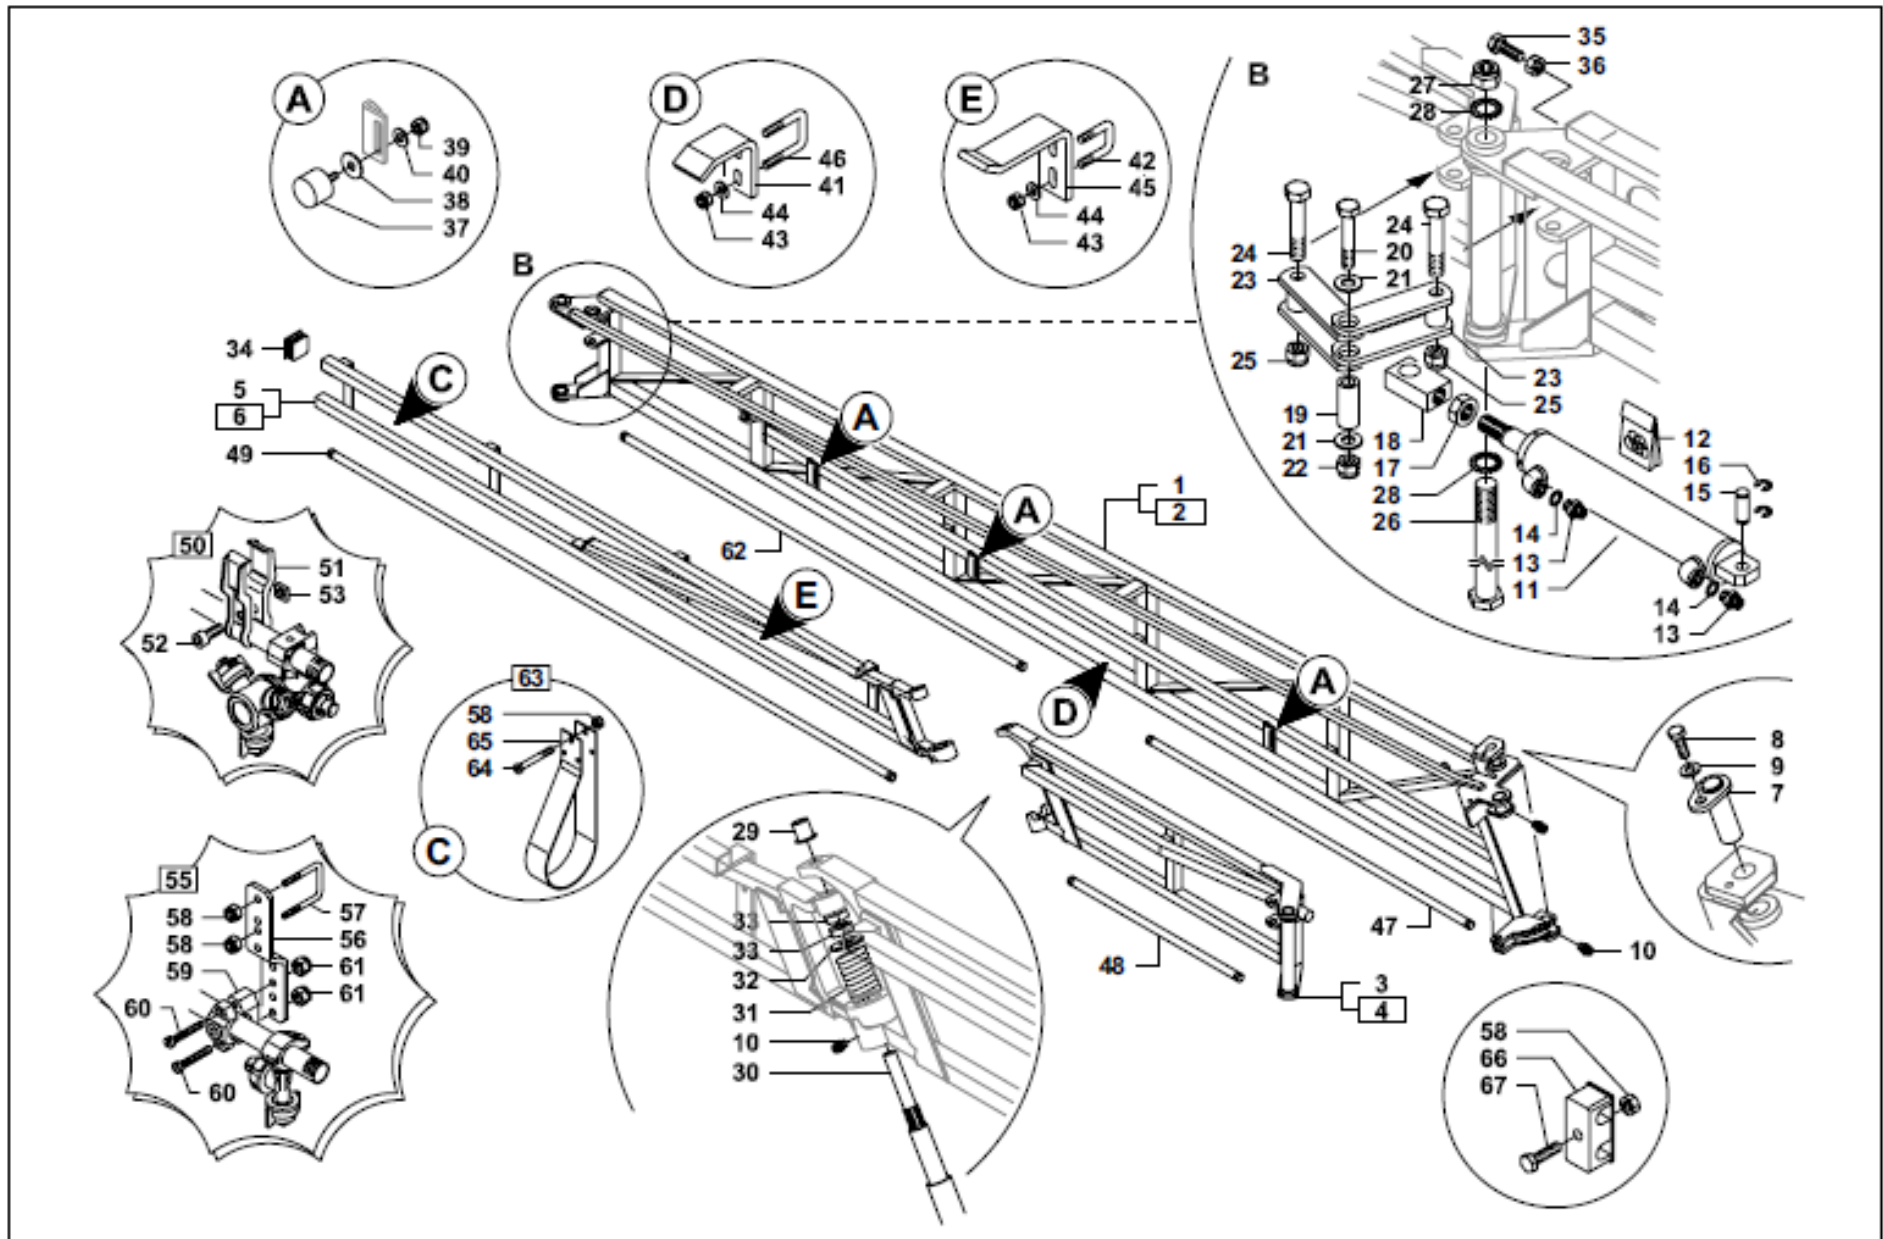

CROPLANDS PART NUMBERS: GBNEWE165-LH – Boom Arm 16.5m LH Standard

Pos	Part No	Description	Qty
1	GB201600420V	FIRST ARM RH	1
2	GB201600421V	FIRST ARM LH	1
3	GB201600450V	SECOND ARM RH	1
4	GB201600451V	SECOND ARM LH	1
5	GB201600470V	BREAKAWAY ARM RH	1
6	GB201600471V	BREAKAWAY ARM LH	1
7	GB500100055V	PIN	2
8	GB900110025Z	SCREW	2
9	GB907200010Z	WASHER	2
10	GB919800020	GREASE NIPPLE	4
11	GB702545001V	CYLINDER	2
12	GB998000178	SEAL KIT	2
13	GB570500006Z	NIPPLE 1/4"BSP 0.6MM	4
14	GB600500001	COPPER WASHER	4
15	GB500100010Z	PIN	2
16	GB919800021X	CIRCLIP	4
17	GB905200020Z	LOCKING NUT	2
18	GB201200060Z	CYLINDER ROD BLOCK	2
19	GB500100062	SPACER	2
20	GB900314080Z	BOLT	2
21	GB907014028Z	BUSH	4
22	GB905400014	NUT NYLOCK	2
23	GB201800050V	LINK ROD	2
24	GB500500014Z	BOLT	4
25	GB905400018	LOCKING NUT 18MM	4
26	GB500100065Z	SHAFT BOLT	2
27	GB905400024	NYLOC NUT 24MM	2
28	GB907302025Z	WASHER	4
29	GB500200049	BUSH	2
30	GB500100111Z	BREAKAWAY SHAFT	2
31	GB919800023Z	BREAKAWAY SPRING	2
32	GB500400019Z	WASHER	2
33	GB905200024Z	NUT 24MM	4
34	GB950130030	BOOM END CAP	2
35	GB900116050Z	BOLT	2
36	GB905100016Z	NUT	2
37	GB950200001	BOOM STOP 30MM	2
37	GB950200004	BOOM STOP 20MM	4

Pos	Part No	Description	Qty
38	GB907110040Z	WASHER	6
39	GB905400008	NUT	6
40	GB907108024Z	WASHER	6
41	GB202100101V	BOOM GUIDE BOTTOM	2
42	GB500500003Z	U-BOLT SMALL	2
43	GB905400010	NUT	4
44	GB907010021Z	WASHER	4
45	GB202100102V	BOOM GUIDE TOP	2
46	GB500500001Z	U-BOLT LARGE	2
47	GB550300500	SPRAY RAIL 3 HOLES	2
48	GB550200500	SPRAY RAIL 2 HOLES	2
49	GB550500500	SPRAY RAIL 5 HOLES	2
50	N/A		
51	N/A		
52	N/A		
53	N/A		
55	GB999900100	BOOM TUBE KIT	18
56	GB201800418V	BOOM TUBE BRACKET	18
57	GB500500004Z	U-BOLT	18
58	GB905300006	NUT M6	16
59	A425130	BOOM CLAMP	18
60	GB904506040X	SCREW M45x6	36
61	GB905400006X	NUT M6	36
62	GB550401500	SPRAY RAIL 4 HOLES	2
63	N/A		
64	N/A		
65	N/A		
66	UP-420	HYD HOSE CLAMP	10
67	GB900106030Z	BOLT M6x45	10

NOTE

Parts in italics are non-stock items and may need to be ordered.