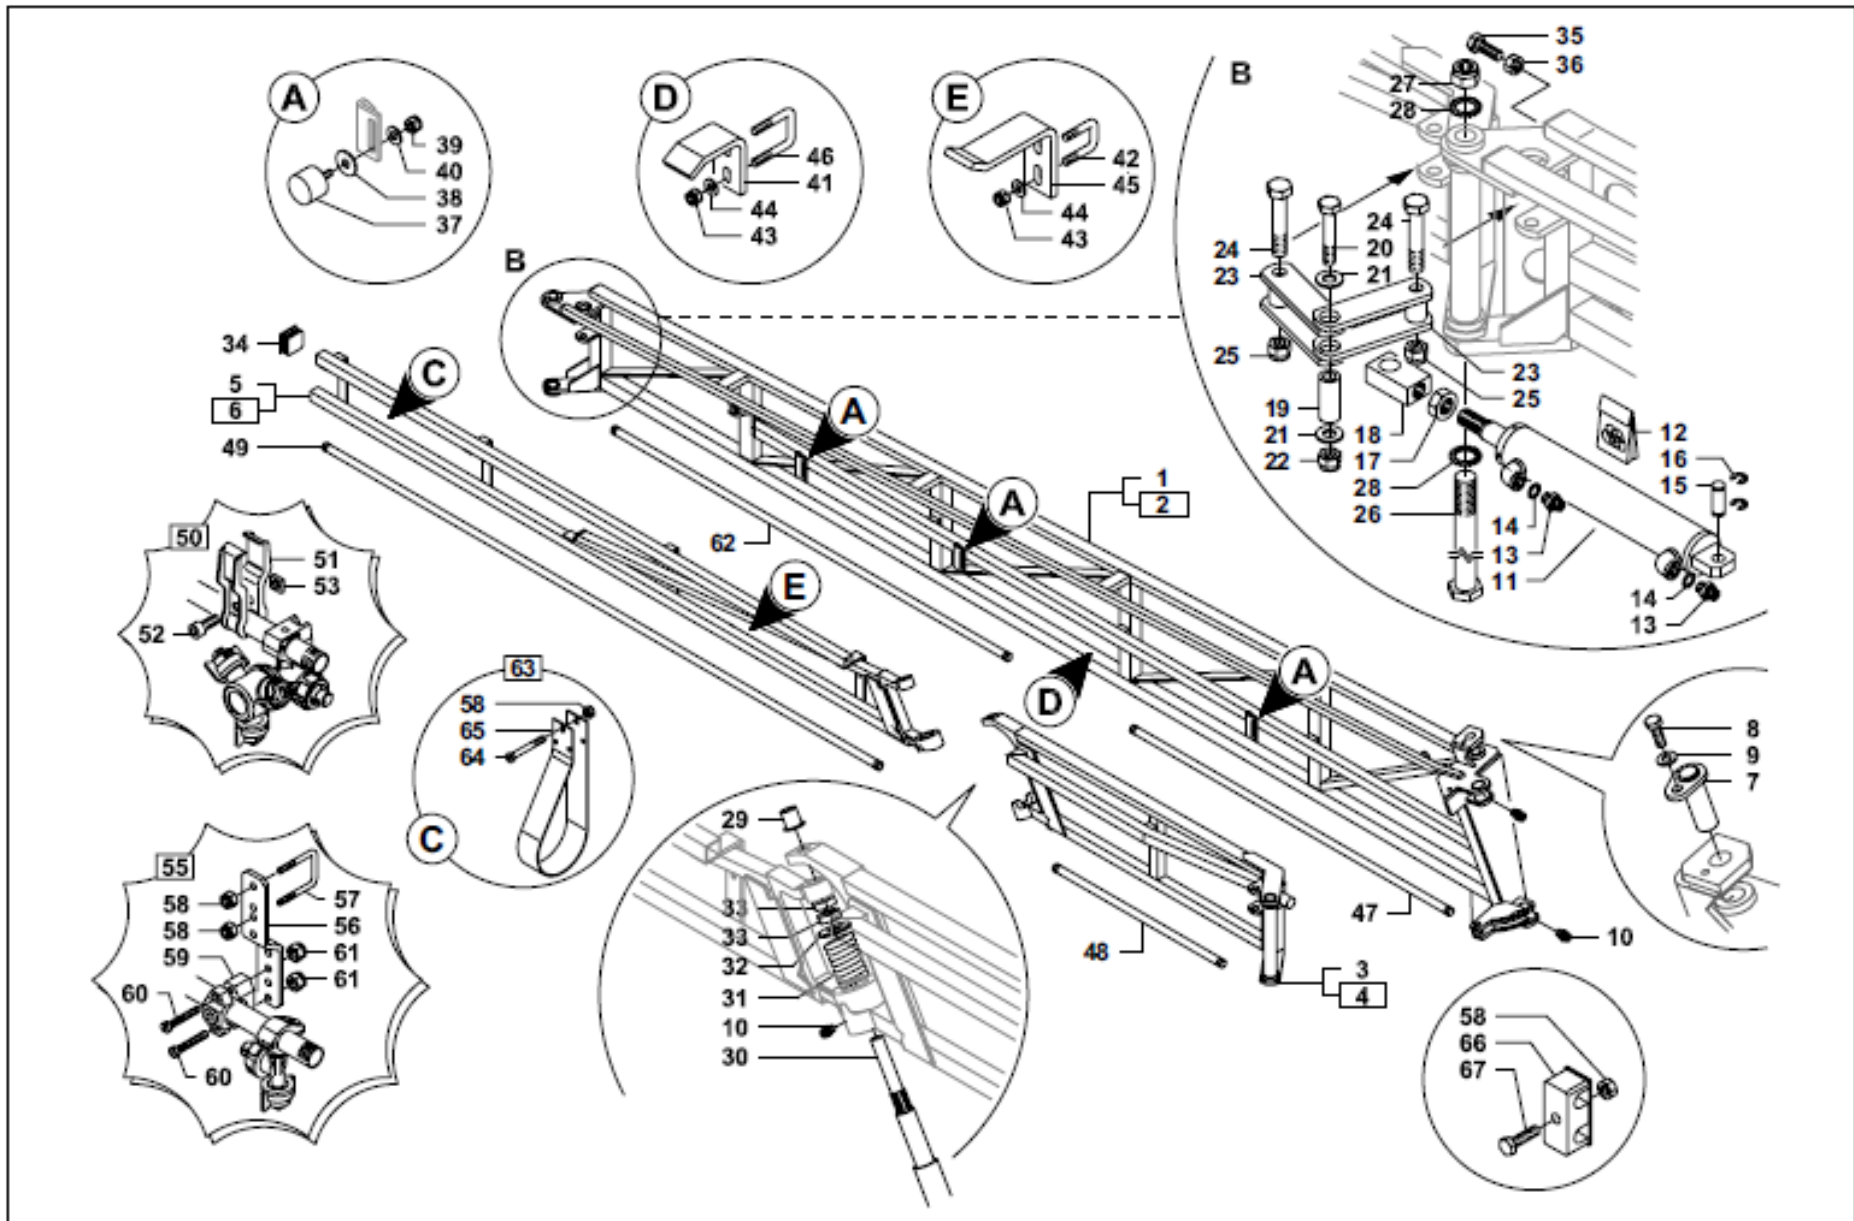

## CROPLANDS PART NUMBERS: GBNEW165-RH – Boom Arm 16.5m RH Standard

Pos	Part No	Description	Qty
1	GB201600420V	FIRST ARM RH	1
2	GB201600421V	FIRST ARM LH	1
3	GB201600450V	SECOND ARM RH	1
4	GB201600451V	SECOND ARM LH	1
5	GB201600470V	BREAKAWAY ARM RH	1
6	GB201600471V	BREAKAWAY ARM LH	1
7	GB500100055V	PIN	2
8	GB900110025Z	SCREW	2
9	GB907200010Z	WASHER	2
10	GB919800020	GREASE NIPPLE	4
11	GB702545001V	CYLINDER	2
12	GB998000178	SEAL KIT	2
13	GB570500006Z	NIPPLE 1/4"BSP 0.6MM	4
14	GB600500001	COPPER WASHER	4
15	GB500100010Z	PIN	2
16	GB919800021X	CIRCLIP	4
17	GB905200020Z	LOCKING NUT	2
18	GB201200060Z	CYLINDER ROD BLOCK	2
19	GB500100062	SPACER	2
20	GB900314080Z	BOLT	2
21	GB907014028Z	BUSH	4
22	GB905400014	NUT NYLOCK	2
23	GB201800050V	LINK ROD	2
24	GB500500014Z	BOLT	4
25	GB905400018	LOCKING NUT 16MM	4
26	GB500100065Z	SHAFT BOLT	2
27	GB905400024	NYLOC NUT 24MM	2
28	GB907302025Z	WASHER	4
29	GB500200049	BUSH	2
30	GB500100111Z	BREAKAWAY SHAFT	2
31	GB919900023Z	BREAKAWAY SPRING	2
32	GB500400019Z	WASHER	2
33	GB905200024Z	NUT 24MM	4
34	GB950130030	BOOM END CAP	2
35	GB900116050Z	BOLT	2
36	GB905100016Z	NUT	2
37	GB950200001	BOOM STOP 30MM	2
37	GB950200004	BOOM STOP 20MM	4

Pos	Part No	Description	Qty
38	GB907110040Z	WASHER	6
39	GB905400008	NUT	6
40	GB907108024Z	WASHER	6
41	GB202100101V	BOOM GUIDE BOTTOM	2
42	GB500500003Z	U-BOLT SMALL	2
43	GB905400010	NUT	4
44	GB907010021Z	WASHER	4
45	GB202100102V	BOOM GUIDE TOP	2
46	GB500500001Z	U-BOLT LARGE	2
47	GB550300500	SPRAY RAIL 3 HOLES	2
48	GB550200500	SPRAY RAIL 2 HOLES	2
49	GB550500500	SPRAY RAIL 5 HOLES	2
50	N/A		
51	N/A		
52	N/A		
53	N/A		
55	GB999900100	BOOM TUBE KIT	18
56	GB201800418V	BOOM TUBE BRACKET	18
57	GB500500004Z	U-BOLT	18
58	GB905300006	NUT M6	16
59	A425130	BOOM CLAMP	18
60	GB904506040X	SCREW M45x6	36
61	GB905400006X	NUT M6	36
62	GB550401500	SPRAY RAIL 4 HOLES	2
63	N/A		
64	N/A		
65	N/A		
66	UP-420	HYD HOSE CLAMP	10
67	GB900106030Z	BOLT M6x45	10