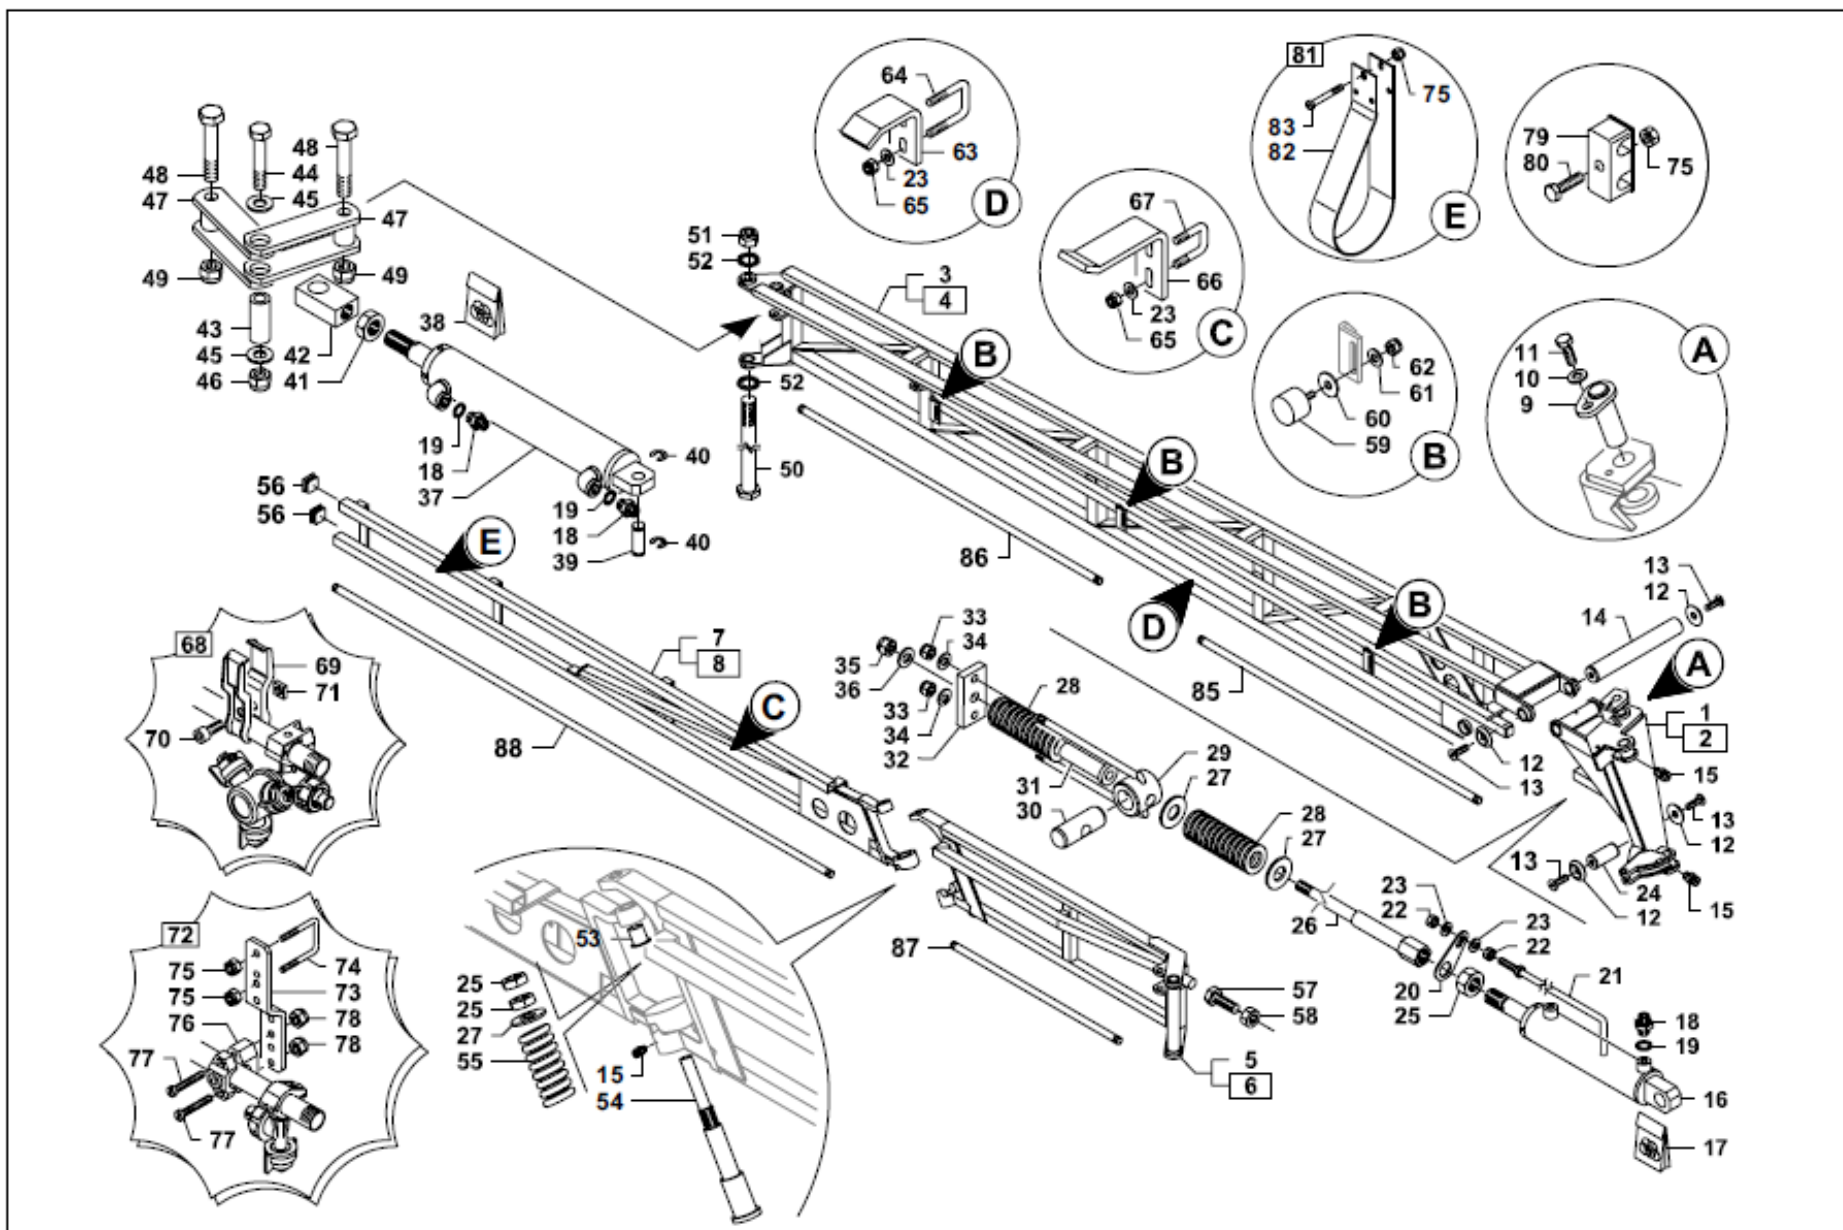

CROPLANDS PART NUMBERS: GBNEW165GV-RH – Boom Arm 16.5m RH GVAR

Pos	Part No	Description	Qty
1	GB201800552V	G-VAR PIVOT ARM RH	1
2	GB201800553V	G-VAR PIVOT ARM LH	1
3	GB201600520V	G-VAR INNER ARM RH	1
4	GB201600521V	G-VAR INNER ARM LH	1
5	GB201600450V	SECOND ARM RH	1
6	GB201600451V	SECOND ARM LH	1
7	GB201600470V	BREAKAWAY ARM RH	1
8	GB201600471V	BREAKAWAY ARM LH	1
9	GB500100055V	PIN	2
10	GB907200010Z	WASHER	2
11	GB900110025Z	SCREW	2
12	GB500400004Z	WASHER	8
13	GB900710025Z	SCREW M10X25	8
14	GB500100031	ROD FIRST ARM-PIVOT	2
15	GB919800020	GREASE NIPPLE	4
16	GBBG007491	GVAR CYLINDER	2
17	GB998000174	SEAL KIT	2
18	GB570500006Z	NIPPLE 1/4"BSP 0.6MM	8
19	GB600500001	COPPER WASHER	8
20	GB271600046V	LEVEL INDICATOR BRKT	2
21	GB271600045V	LEVEL INDICATOR ROD	2
22	GB905100010Z	LOCKING NUT	4
23	GB907010021Z	WASHER	4
24	GB500100023Z	GVAR CYLINDER PIN	2
25	GB905200024Z	NUT M24	2
26	GB201800540Z	CYLINDER EXT M24	2
27	GB500400019Z	WASHER	4
28	GB919900040V	GVAR CYL SPRING	4
29	GB201800547Z	BUSHING EXTENSION	2
30	GB500100043Z	GVAR EXTENSION PIN	2
31	GB201800548Z	CYLINDER SPACER	2
32	GB201800545Z	SPRING PLATE	2
33	GB905300012	NUT	4
34	GB907012025Z	WASHER	4
35	GB905300016	NUT	2
36	GB907017030Z	WASHER	2
37	GB702545001V	CYLINDER	2
38	GB998000176	SEAL KIT	2
39	GB500100010Z	PIN	2
40	GB919800021X	CIRCLIP	4
41	GB905200020Z	LOCKING NUT	2
42	GB201200080Z	CYLINDER ROD BLOCK	2
43	GB500100082	SPACER	2
44	GB900314080Z	BOLT	2
45	GB907014028Z	BUSH	4
46	GB905400014	NUT NYLOCK	2
47	GB201800050V	LINK ROD	2
48	GB500500014Z	BOLT	4
49	GB905400016	LOCKING NUT 16MM	4