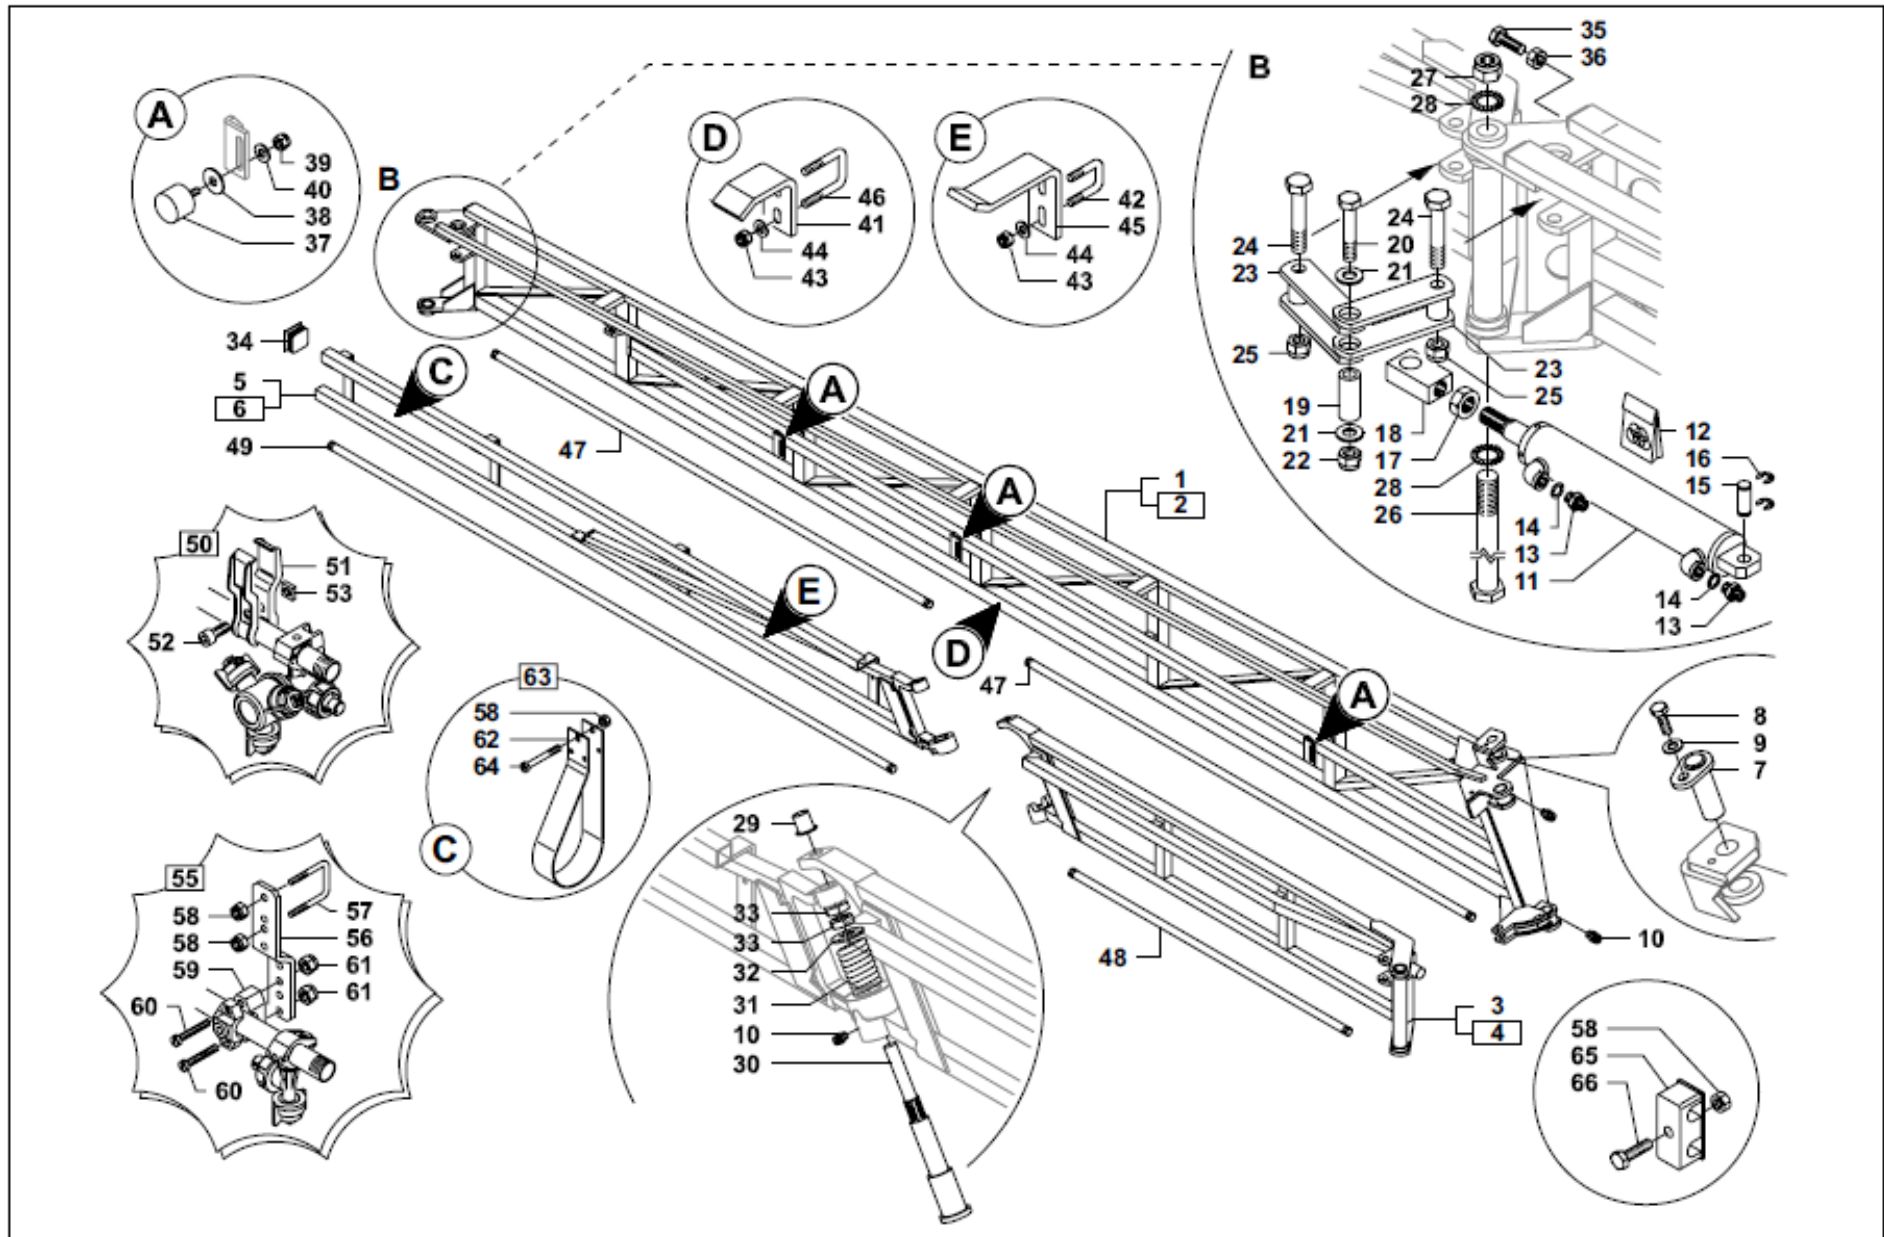

## CROPLANDS PART NUMBERS: GBNEW185-RH – Boom Arm 18.5m RH Standard

Pos	Part No	Description	Qty
1	GB201800420V	FIRST ARM RH	1
2	GB201800421V	FIRST ARM LH	1
3	GB201800450V	SECOND ARM RH	1
4	GB201800451V	SECOND ARM LH	1
5	GB201600470V	BREAKAWAY ARM RH	1
6	GB201600471V	BREAKAWAY ARM LH	1
7	GB500100055V	PIN	2
8	GB900110025Z	SCREW	2
9	GB907200010Z	WASHER	2
10	GB919800020	GREASE NIPPLE	4
11	GB702545001V	CYLINDER	2
12	GB996000176	SEAL KIT	2
13	GB570500006Z	NIPPLE 1/4"BSP 0.6MM	4
14	GB600500001	COPPER WASHER	4
15	GB500100010Z	PIN	2
16	GB919800021X	CIRCLIP	4
17	GB905200020Z	LOCKING NUT	2
18	GB201200060Z	CYLINDER ROD BLOCK	2
19	GB500100062	SPACER	2
20	GB900314080Z	BOLT	2
21	GB907014028Z	BUSH	4
22	GB905400014	NUT NYLOCK	2
23	GB201800050V	LINK ROD	2
24	GB500500014Z	BOLT	4
25	GB905400016	LOCKING NUT 16MM	4
26	GB500100065Z	SHAFT BOLT	2
27	GB905400024	NYLOC NUT 24MM	2
28	GB907302025Z	WASHER	4
29	GB500200049	BUSH	2
30	GB500100111Z	BREAKAWAY SHAFT	2
31	GB919900023Z	BREAKAWAY SPRING	2
32	GB500400019Z	WASHER	2
33	GB905200024Z	NUT 24MM	4
34	GB950130030	BOOM END CAP	2
35	GB900116050Z	BOLT	2
36	GB905100016Z	NUT	2
37	GB950200001	BOOM STOP 30MM	2

Pos	Part No	Description	Qty
37	GB950200004	BOOM STOP 20MM	4
38	GB907110040Z	WASHER	6
39	GB905400008	NUT	6
40	GB907108024Z	WASHER	6
41	GB202100101V	BOOM GUIDE BOTTOM	2
42	GB500500003Z	U-BOLT SMALL	2
43	GB905400010	NUT	4
44	GB907010021Z	WASHER	4
45	GB202100102V	BOOM GUIDE TOP	2
46	GB500500001Z	U-BOLT LARGE	2
47	GB550400500	SPRAY RAIL 4 HOLES	4
48	GB550300500	SPRAY RAIL 3 HOLES	2
49	GB550500500	SPRAY RAIL 5 HOLES	2
50	N/A		
51	N/A		
52	N/A		
53	N/A		
55	GB999900100	BOOM TUBE KIT	18
56	GB201800418V	BOOM TUBE BRACKET	18
57	GB500500004Z	U-BOLT	18
58	GB905300006	NUT M6	16
59	A425130	BOOM CLAMP	18
60	GB904506040X	SCREW M45x6	36
61	GB905400006X	NUT M6	36
62	N/A		
63	N/A		
64	N/A		
65	UP-420	HYD HOSE CLAMP	10
66	GB900106030Z	BOLT M6x45	10