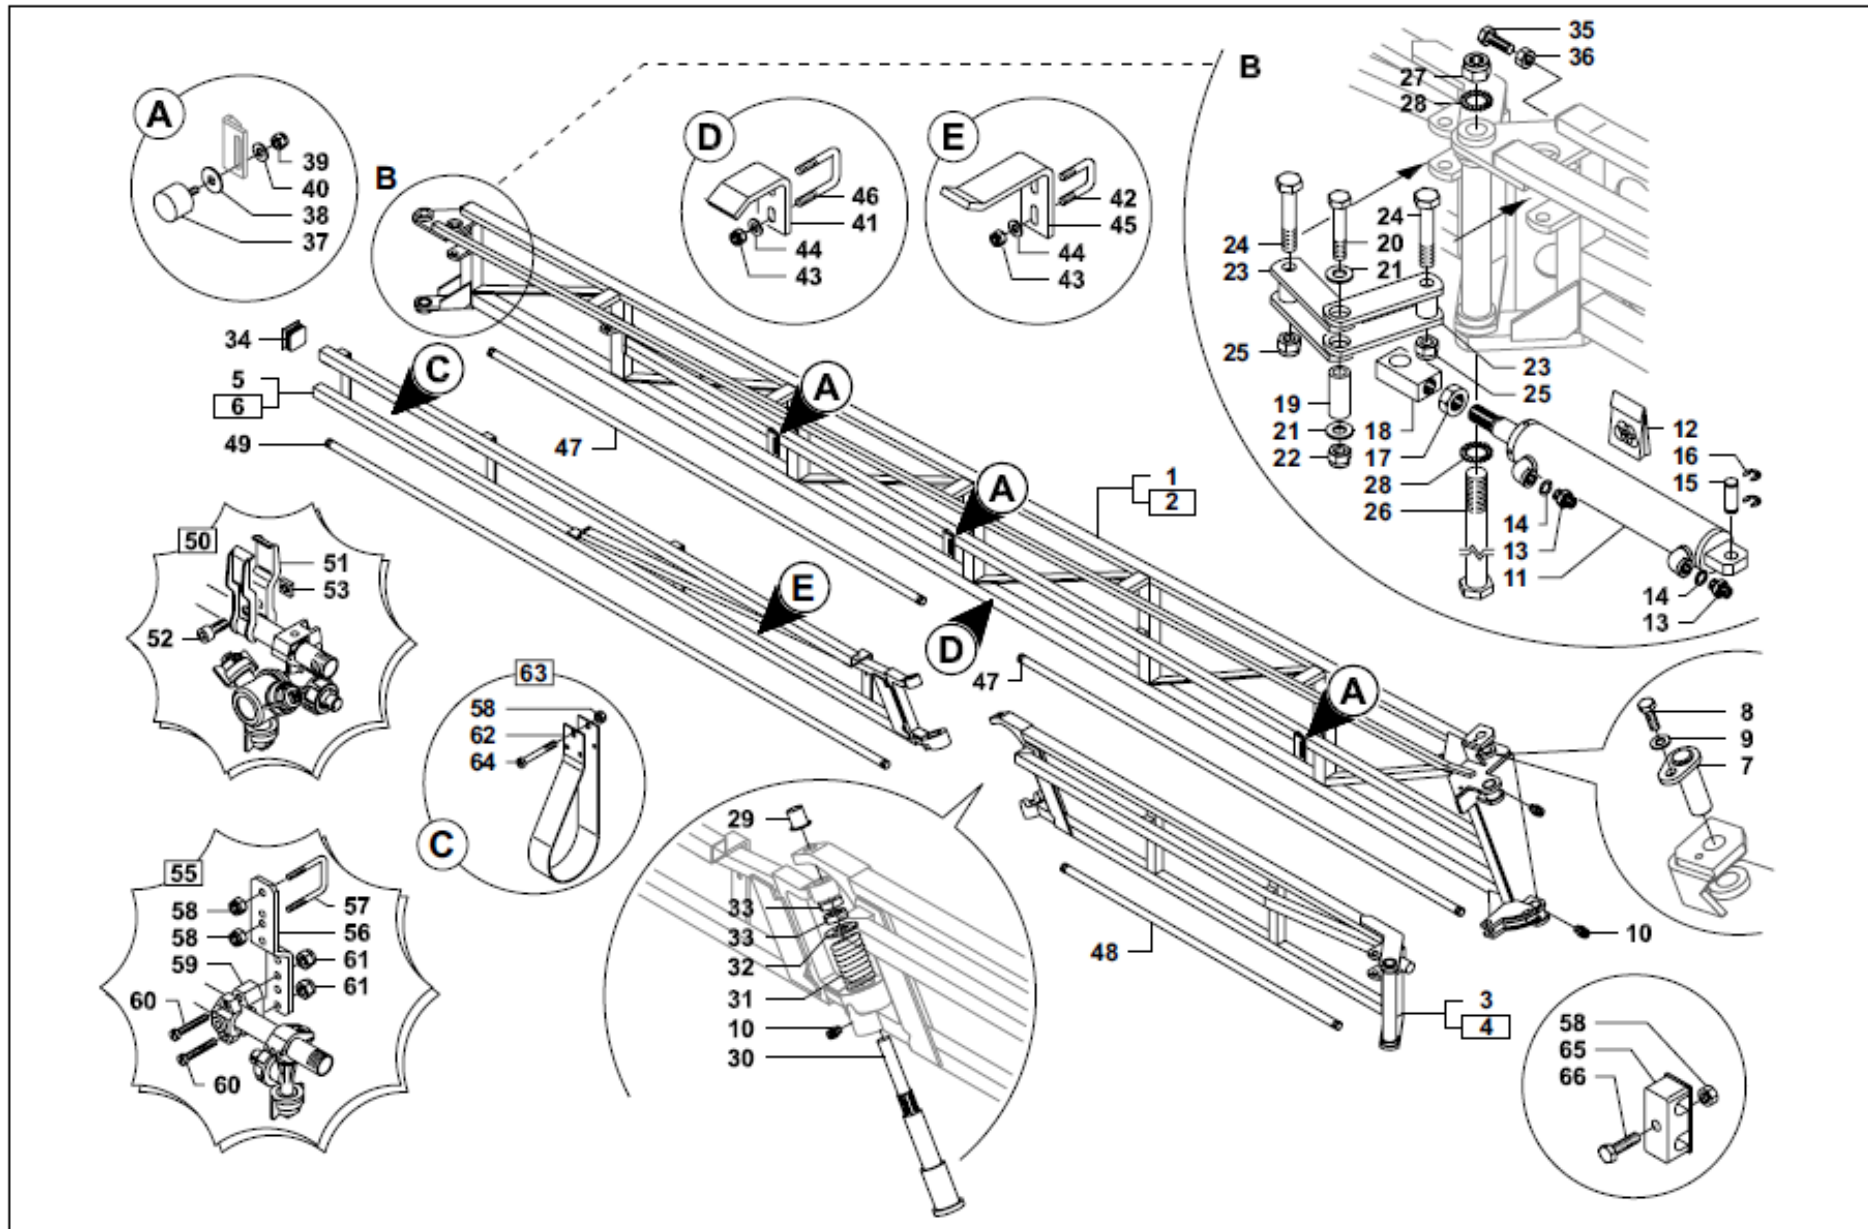

## CROPLANDS PART NUMBERS: GBNEWE215-RH – Boom Arm 21.5m RH Standard

Pos	Part No	Description	Qty
1	GB202000420V	FIRST ARM RH	1
2	GB202000421V	FIRST ARM LH	1
3	GB202000450V	SECOND ARM RH	1
4	GB202000451V	SECOND ARM LH	1
5	GB201600470V	BREAKAWAY ARM RH	1
6	GB201600471V	BREAKAWAY ARM LH	1
7	GB500100055V	PIN	2
8	GB900110025Z	SCREW	2
9	GB907200010Z	WASHER	2
10	<i>GB919800020</i>	<i>GREASE NIPPLE</i>	4
11	GB702545001V	CYLINDER	2
12	GB996000176	SEAL KIT	2
13	GB570500006Z	NIPPLE 1/4"BSP 0.6MM	4
14	GB600500001	COPPER WASHER	4
15	GB500100010Z	PIN	2
16	<i>GB919800021X</i>	<i>CIRCLIP</i>	4
17	GB905200020Z	LOCKING NUT	2
18	GB201200060Z	CYLINDER ROD BLOCK	2
19	GB500100062	SPACER	2
20	GB900314080Z	BOLT	2
21	GB907014028Z	BUSH	4
22	GB905400014	NUT NYLOCK	2
23	GB201800050V	LINK ROD	2
24	GB500500014Z	BOLT	4
25	GB905400016	LOCKING NUT 16MM	4
26	GB500100065Z	SHAFT BOLT	2
27	GB905400024	NYLOC NUT 24MM	2
28	GB907302025Z	WASHER	4
29	GB500200049	BUSH	2
30	GB500100111Z	BREAKAWAY SHAFT	2
31	GB919900023Z	BREAKAWAY SPRING	2
32	GB500400019Z	WASHER	2
33	GB905200024Z	NUT 24MM	4
34	GB950130030	BOOM END CAP	2
35	GB900116050Z	BOLT	2
36	<i>GB905100016Z</i>	<i>NUT</i>	2
37	GB950200001	BOOM STOP 30MM	2
37	GB950200004	BOOM STOP 20MM	4