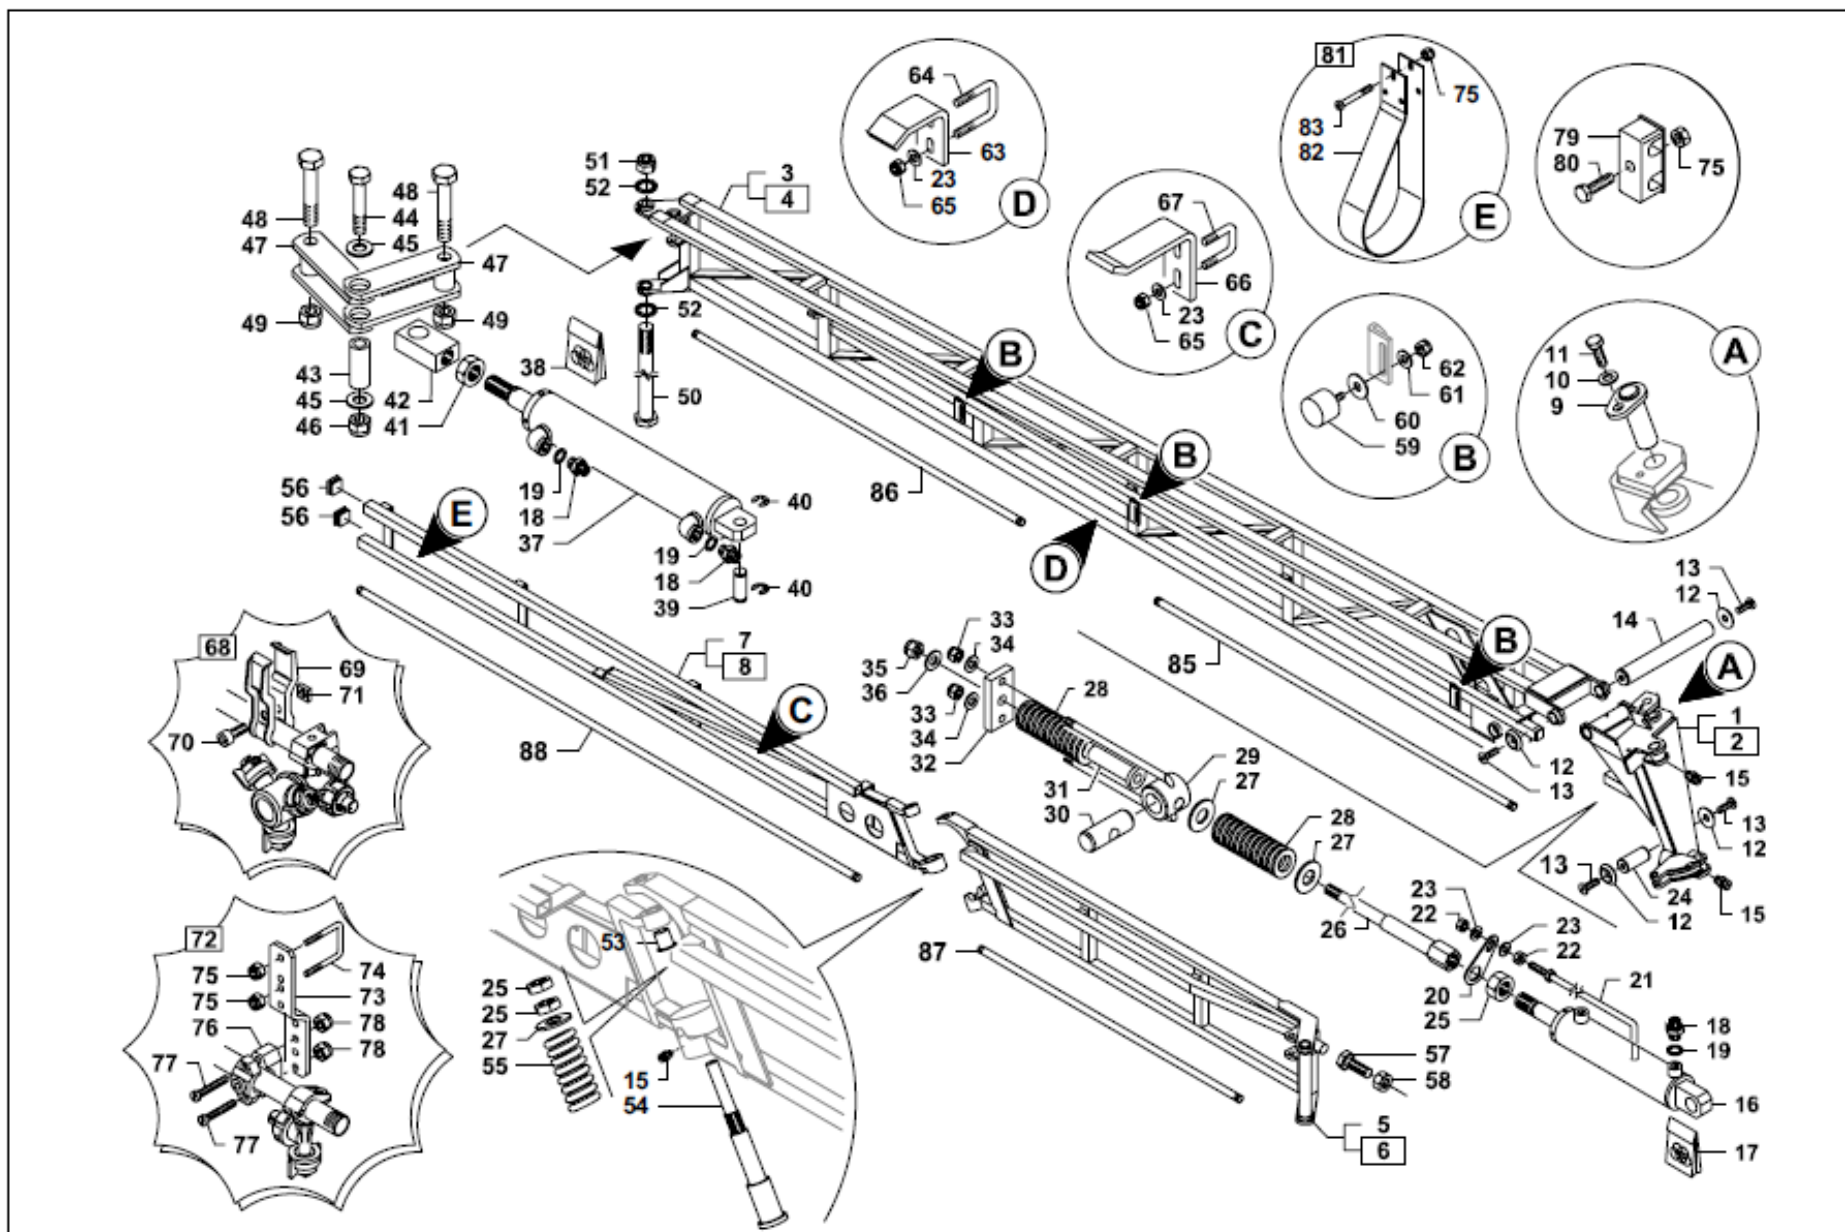

## CROPLANDS PART NUMBERS: GBNEW215GV-RH – Boom Arm 21.5m RH Gvar

Pos	Part No	Description	Qty
1	GB201800552V	G-VAR PIVOT ARM RH	1
2	GB201800553V	G-VAR PIVOT ARM LH	1
3	GB202000520V	G-VAR INNER ARM RH	1
4	GB202000521V	G-VAR INNER ARM LH	1
5	GB202000450V	SECOND ARM RH	1
6	GB202000451V	SECOND ARM LH	1
7	GB201800470V	BREAKAWAY ARM RH	1
8	GB201800471V	BREAKAWAY ARM LH	1
9	GB500100055V	PIN	2
10	GB907200010Z	WASHER	2
11	GB900110025Z	SCREW	2
12	GB500400004Z	WASHER	8
13	GB900710025Z	SCREW M10X25	8
14	GB500100031	ROD FIRST ARM-PIVOT	2
15	GB919800020	GREASE NIPPLE	4
16	GBBG007491	GVAR CYLINDER	2
17	GB998000174	SEAL KIT	2
18	GB570500006Z	NIPPLE 1/4"BSP 0.6mm	8
19	GB800500001	COPPER WASHER	8
20	GB271800048V	LEVEL INDICATOR BRKT	2
21	GB271800045V	LEVEL INDICATOR ROD	2
22	GB905100010Z	LOCKING NUT	4
23	GB907010021Z	WASHER	4
24	GB500100023Z	GVAR CYLINDER PIN	2
25	GB905200024Z	NUT M24	2
26	GB201800540Z	CYLINDER EXT M24	2
27	GB500400019Z	WASHER	4
28	GB919900040V	GVAR CYL SPRING	4
29	GB201800547Z	BUSHING EXTENSION	2
30	GB500100043Z	GVAR EXTENSION PIN	2
31	GB201800548Z	CYLINDER SPACER	2
32	GB201800545Z	SPRING PLATE	2
33	GB905300012	NUT	4
34	GB907012025Z	WASHER	4
35	GB905300016	NUT	2
36	GB907017030Z	WASHER	2
37	GB702545001V	CYLINDER	2
38	GB998000176	SEAL KIT	2
39	GB500100010Z	PIN	2
40	GB919800021X	CIRCLIP	4
41	GB905200020Z	LOCKING NUT	2
42	GB201200060Z	CYLINDER ROD BLOCK	2
43	GB500100062	SPACER	2
44	GB900314080Z	BOLT	2
45	GB907014028Z	BUSH	4
46	GB905400014	NUT NYLOCK	2
47	GB201800050V	LINK ROD	2
48	GB500500014Z	BOLT	4