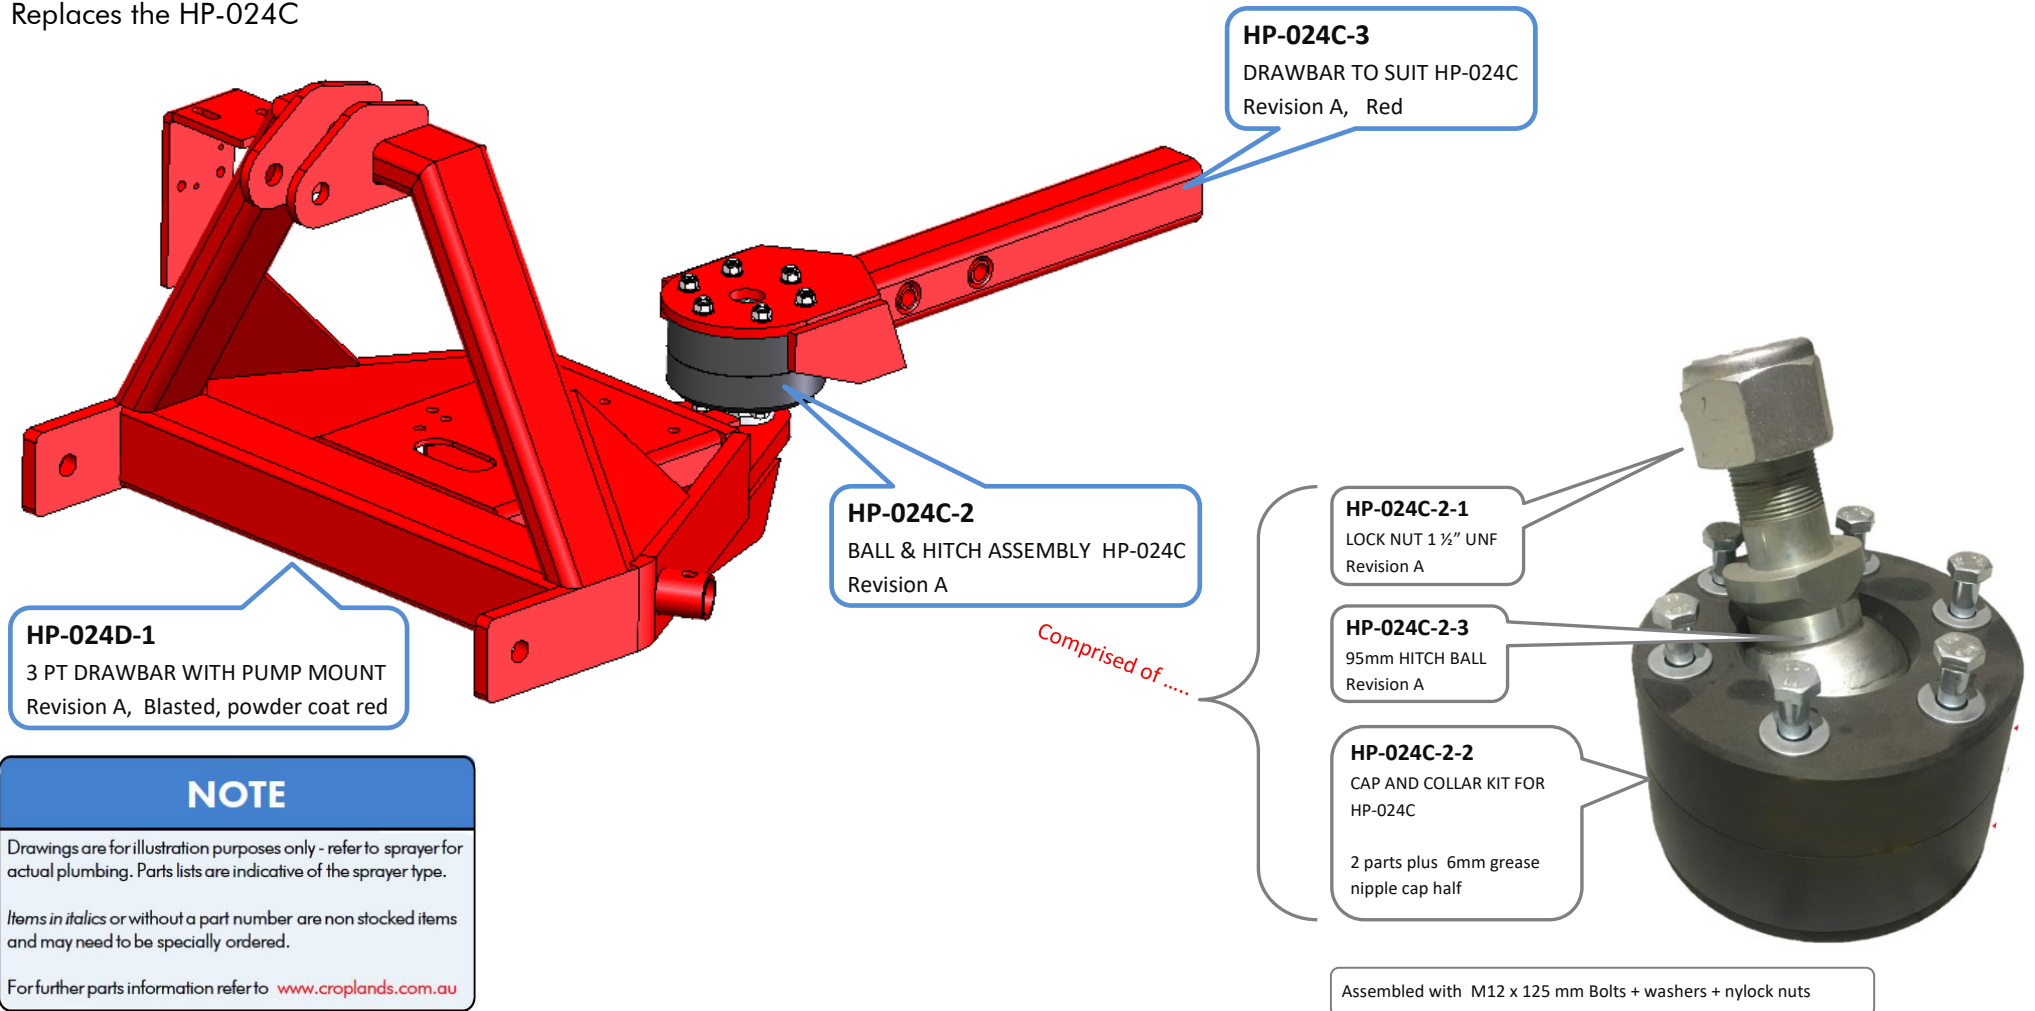

HP-024D

SELF-STEER DRAWBAR, 3-POINT LINKAGE (ASSEMBLY)

This assembly is comprised of 3 parts.

Replaces the HP-024C

NOTE

Drawings are for illustration purposes only - refer to sprayer for actual plumbing. Parts lists are indicative of the sprayer type.

Items in italics or without a part number are non stocked items and may need to be specially ordered.

For further parts information refer to www.croplands.com.au

ITEM NO.	PART NUMBER	DESCRIPTION	QTY.
1	HP-024D-1	3PTL FRAME	1
2	HP-024C-2	BALL & HITCH ASSEMBLY HP-024C	1
3	HP-024C-3	DRAWBAR TO SUIT HP-024C	1