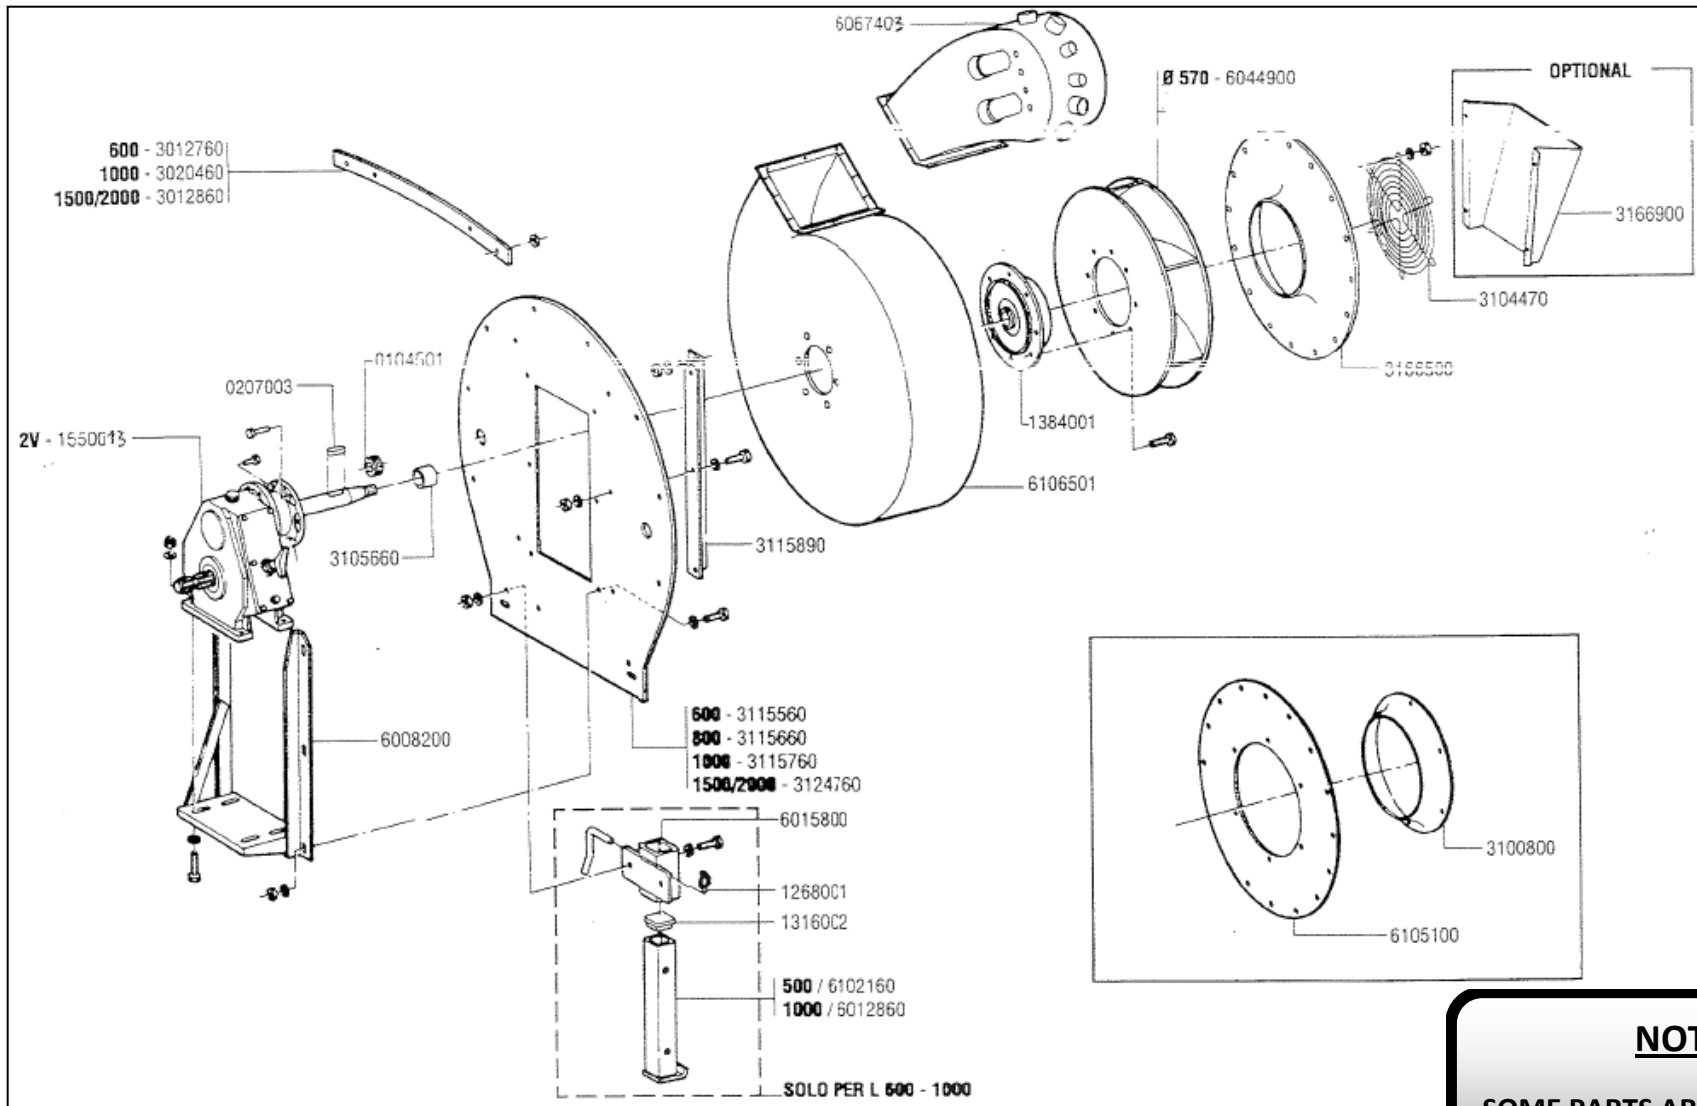

CROPLANDS PART NUMBERS: IDEAL929098 – FAN “BIG” PAINTED 6 +2

NOTE

SOME PARTS ARE NON-STOCK
ITEMS AND MAY NEED TO BE
ORDERED