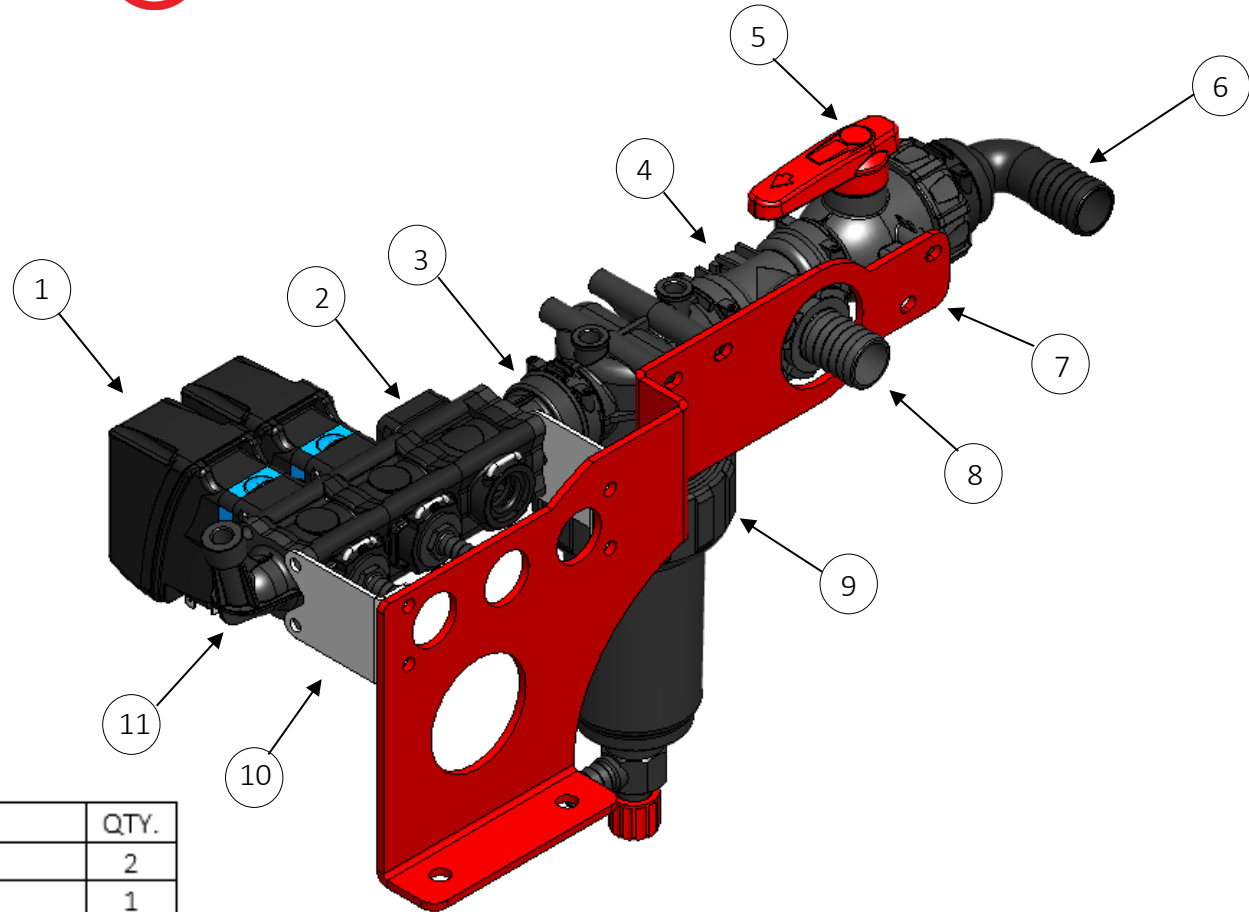

KB-7000-2A

WEEDIT REAR PAV PANEL SINGLE

For the 4/6000 Lt sprayers

ITEM NO.	PART NUMBER	DESCRIPTION	QTY.
1	A8630001	ELECTRIC VALVE	2
2	A463050	VALVE BLANK 13MM TAIL	1
3	A463000.157	T5F ADAPTOR FOR VALVE 463	1
4	A139055	TEE T5F	1
5	A45514405	VALVE BALL 2-WAY T5M	1
6	A1190532	ELBOW T5F D.32	1
7	BP-700C-7-1A	DISTRIBUTION BRACKET QUADRO	1
8	A1091532	HOSETAIL T5M D.32	1
9	A32621D35	FILTER T5M S/F 80 MESH	1
10	A463000.940	MOUNTING KIT 4 VALVE	2
11	A463011.130	FLANGE GAUGE ADAPTOR	1

NOTE

Drawings are for illustration purposes only - refer to sprayer for actual plumbing. Parts lists are indicative of the sprayer type.

Items in italics or without a part number are non stocked items and may need to be specially ordered.