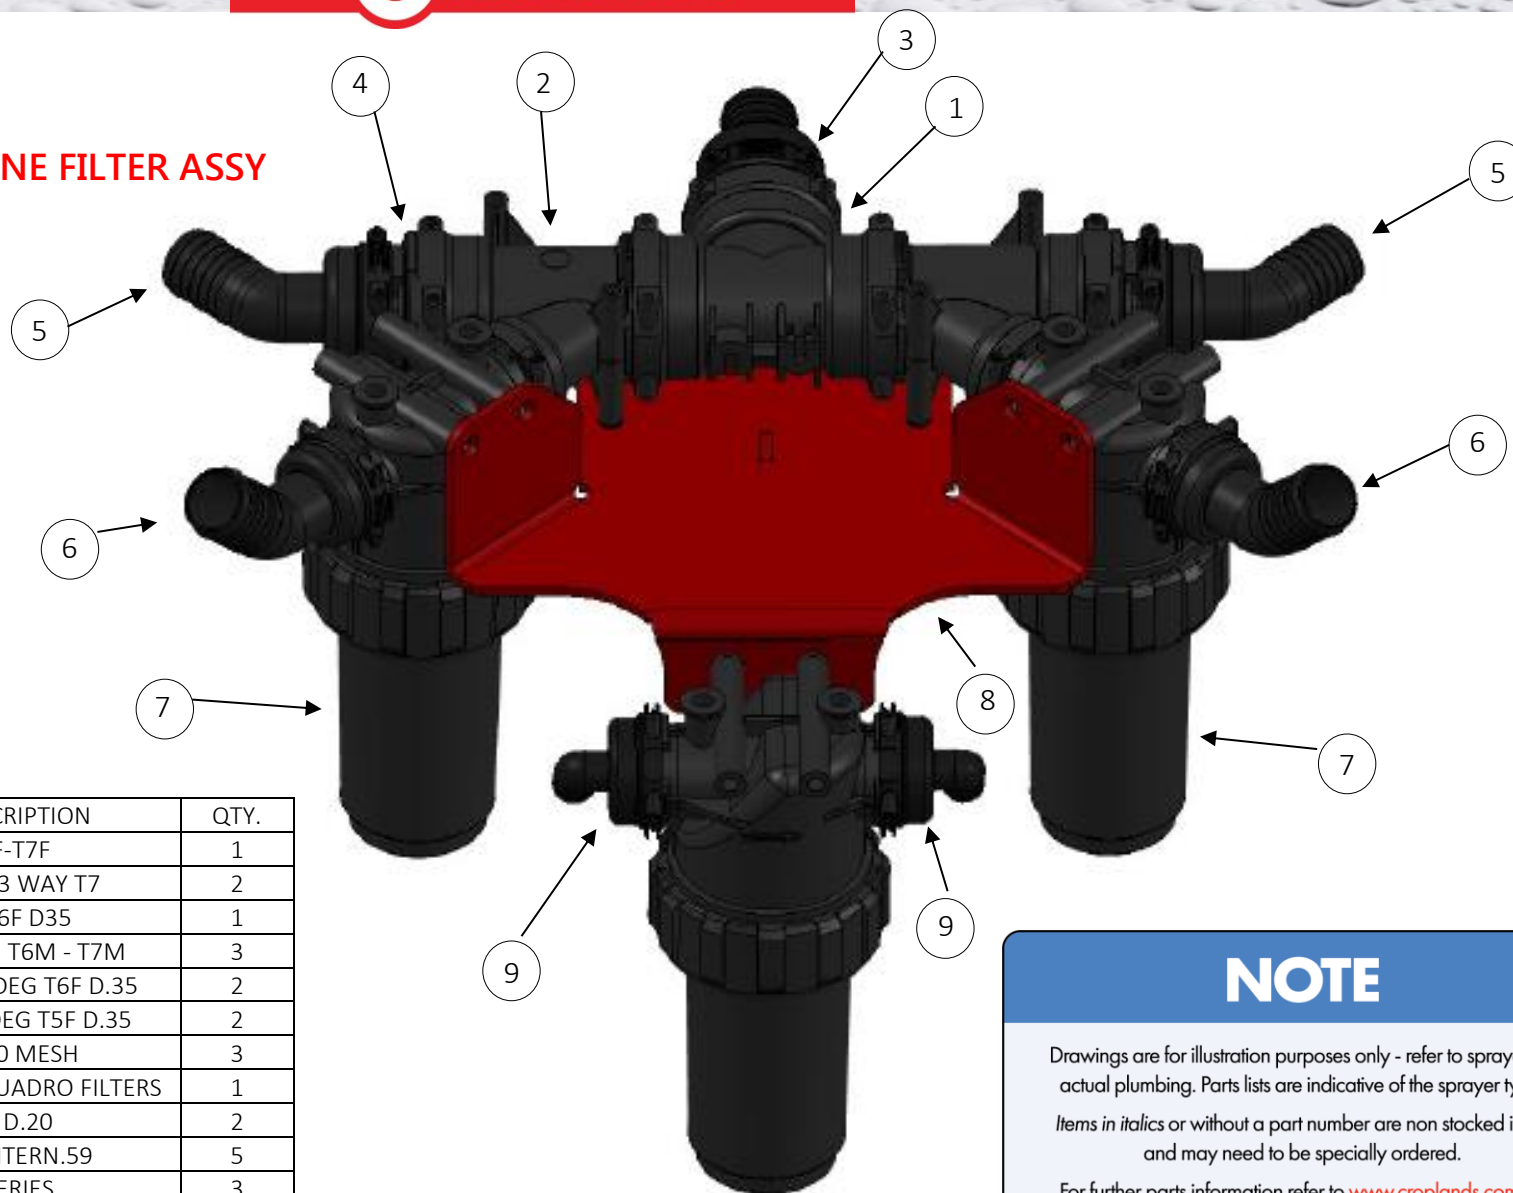

KB-7000-2B-3

WEED-IT QUADRO DUAL LINE FILTER ASSY

For the 4/6000 Lt sprayers

ITEM NO.	PART NUMBER	DESCRIPTION	QTY.
1	A139077	TEE T7F-T7F-T7F	1
2	A179275	MANIFOLD 3 WAY T7	2
3	A1090635	HOSETAIL T6F D35	1
4	A259167	REDUCTION T6M - T7M	3
5	A1192635	ELBOW 45 DEG T6F D.35	2
6	A1192535	ELBOW 45DEG T5F D.35	2
7	A32620D35	FILTER T5 80 MESH	3
8	BP-700C-7-3	BRACKET QUADRO FILTERS	1
9	A1190520	ELBOW T5F D.20	2
	A010007	FORK D.5 INTERN.59	5
	A010006	FORK 453 SERIES	3
	A010005	INLET FORK	8
	AG11017	O RING	10
	AG11023	O RING T6	3