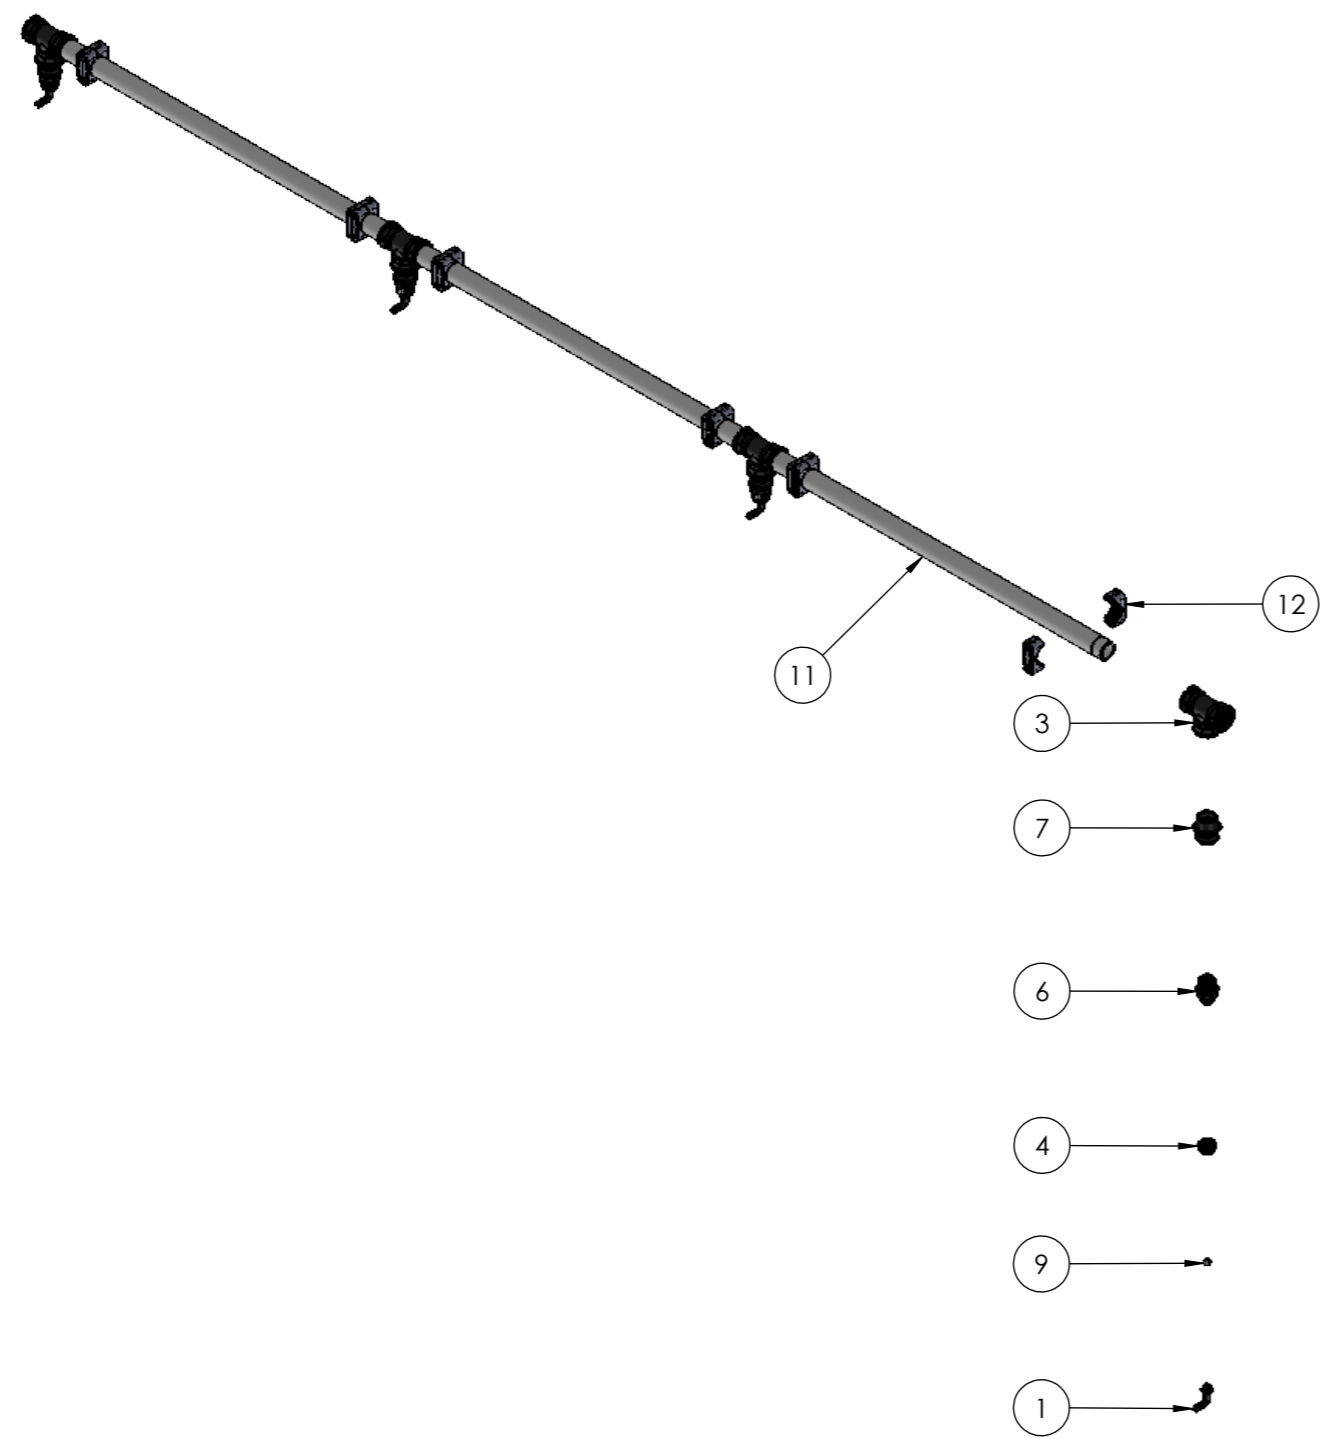

1 2 3 4 5 6 7 8

A  
B  
C  
D  
E  
F

ITEM NO.	PART NUMBER	DESCRIPTION	QTY.
1	A116313	ELBOW D13 FOR FLY NUT 3/4"	4
2	A116533	ELBOW 1 1/4" - 32MM HOSE	1
3	A1302050	TEE 1 1/4"	4
4	A200030	FLY NUT 3/4"	4
5	A200050	FLY NUT 1 1/4"	1
6	A240034	NIPPLE 1" - 3/4" REDUCING	4
7	A2452054	REDUCER 1 1/4" MALE -1" FEMALE	4
8	A250050	NIPPLE 1 1/4"	1
9	AG10031	O RING 3/4"	4
10	AG10051	O RING 1 1/4"	1
11	MP-350	POLYPIPE 1 1/4" 950MM	3
12	UP-429	CLAMP PP SINGLE 43MM	6

UNLESS OTHERWISE SPECIFIED: DIMENSIONS ARE IN MILLIMETERS SURFACE FINISH: ± 0.2 TOLERANCES: LINEAR: ± 0.5 ANGULAR: ± 0.5		FINISH:  N/A		DEBUR AND BREAK SHARP EDGES 		DO NOT SCALE DRAWING		ISSUE	A
						<b>CROPLANDS</b> A NUFARM LIMITED COMPANY			
						TITLE: <b>WEEDIT</b>			
						WEEDIT 3 TUBE & 4 CAMERA ASSEMBLY			
						DWG NO.		A3	
						MATERIAL:  N/A		KB-7000-6-3	
COPYRIGHT PROPRIETOR THIS DRAWING IS THE PROPERTY OF CROPLANDS PTY. LTD. AND MUST BE TREATED AS CONFIDENTIAL. REPRODUCTION OF THIS DRAWING (OR PART THEREOF) OR COMMUNICATION OF ITS CONTENTS IS PROHIBITED WITHOUT THE CONSENT OF CROPLANDS PTY. LTD.						WEIGHT:		SCALE: 1:15	
								SHEET 1 OF 1	

1 2 3 4