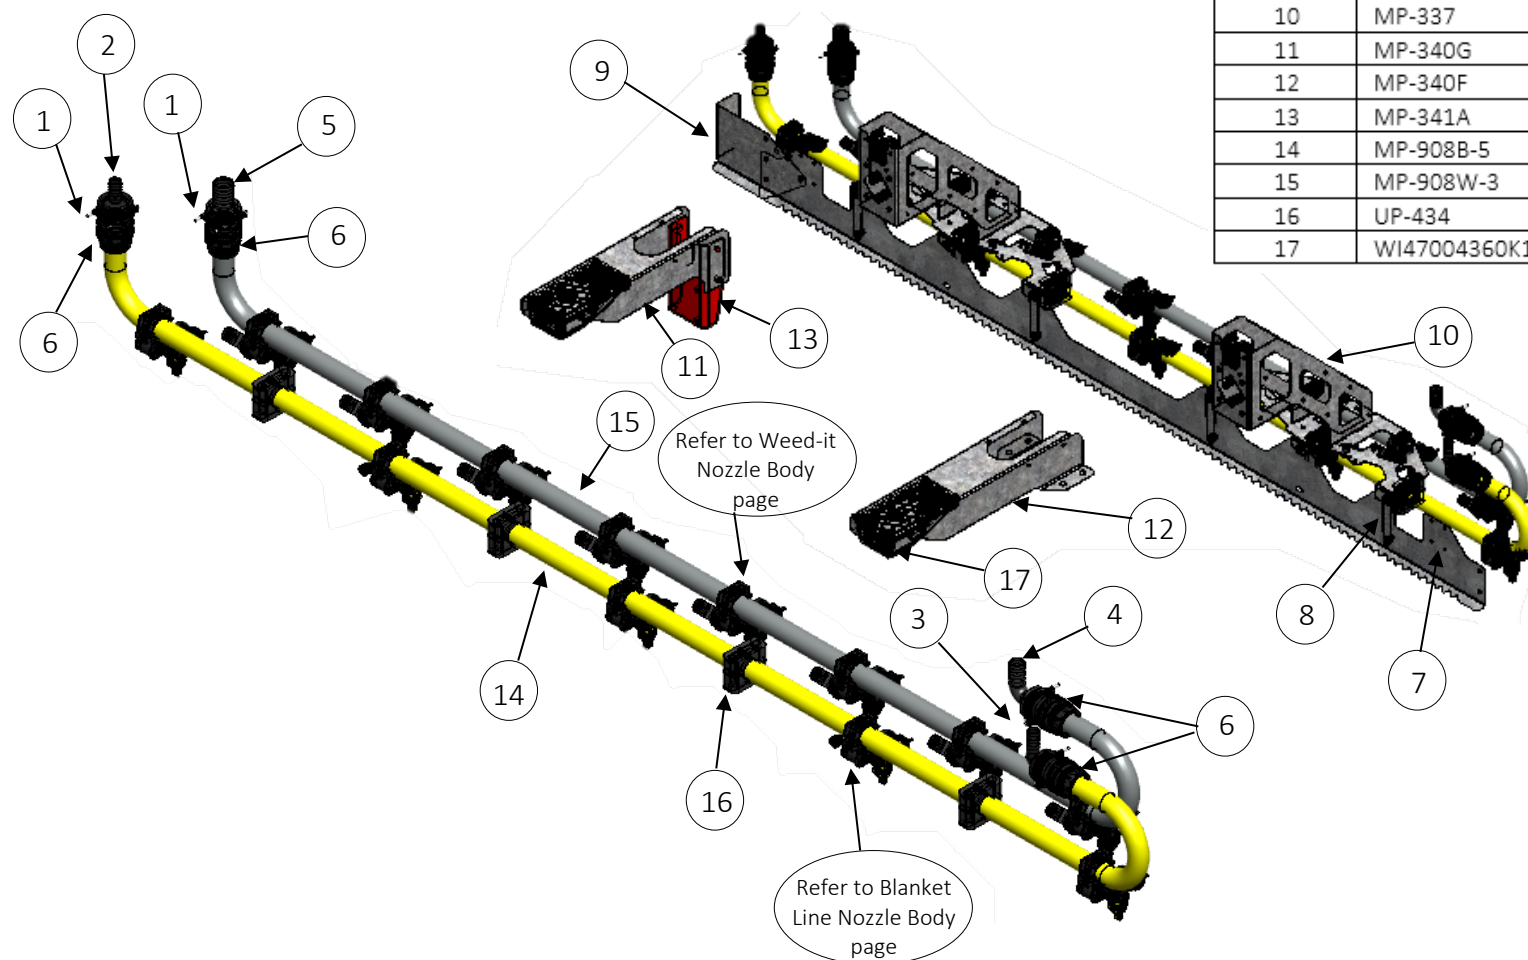

KB-7102-3L

WEED-IT QUADRO INNERARM 3 LH DUAL

ITEM NO.	PART NUMBER	DESCRIPTION	QTY.
1	A010005	INLET FORK	4
2	A1090520	HOSETAIL T5F D.20	1
3	A1190520	ELBOW T5F D.20	1
4	A1190525	ELBOW T5F D.25	1
5	A1090532	HOSE TAIL T5F D32	1
6	A190415	BOOM END FITTING EASYFIT D.1 T5M	4
7	MP-332	NOZZLE PROTECTION 2050 SAW	1
8	MP-332-1	BRACKET NOZZLE PROTECTION BRACE	4
9	MP-333-1L	NOZZLE PROTECTION END GUARD LH	1
10	MP-337	TUBE MOUNT BRACKET LONG	2
11	MP-340G	WEEDIT BRACKET VER5 GALV	1
12	MP-340F	WEEDIT CAMERA BRACKET GALV	1
13	MP-341A	CAMERA BRACKET MOUNT	1
14	MP-908B-5	TUBE INNER 5 HOLE 500MM 180DEG	1
15	MP-908W-3	TUBE INNER 8 HOLE 250MM 180DEG	1
16	UP-434	STAUFF CLAMP 33.7 OD X 52MM	4
17	WI47004360K1	DETECTION SENSOR WEEDIT QUADRO	2

NOTE

Drawings are for illustration purposes only - refer to sprayer for actual plumbing. Parts lists are indicative of the sprayer type.

Items in italics or without a part number are non stocked items and may need to be specially ordered.