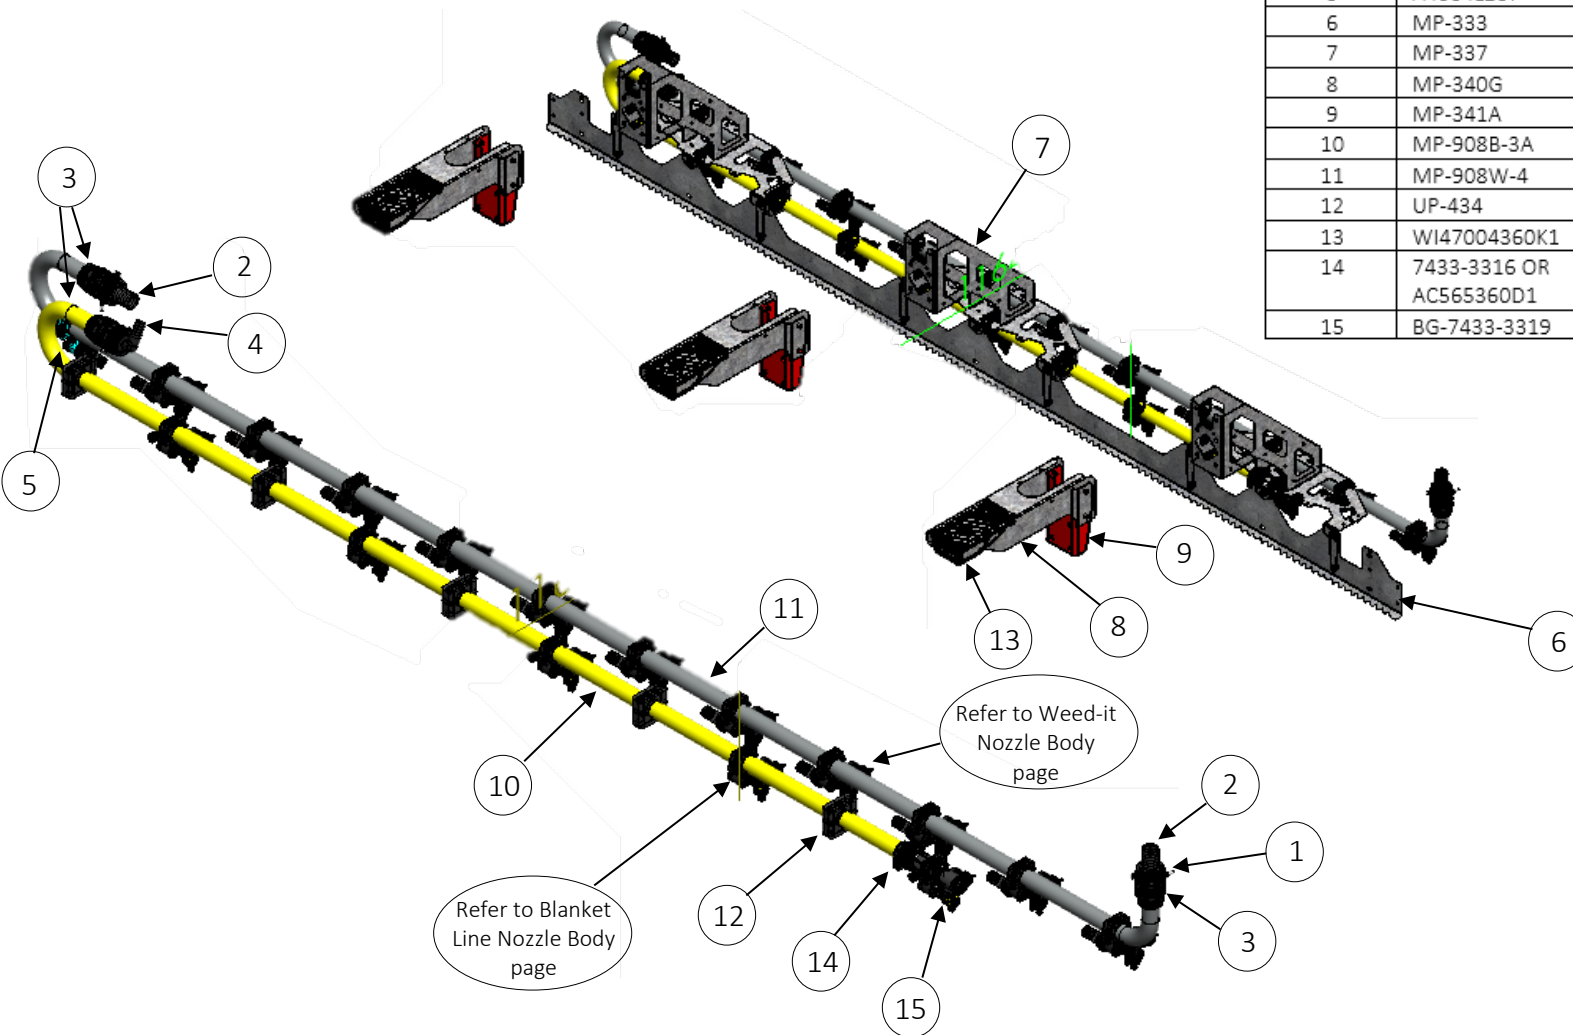

KB-7102-4L

WEED-IT QUADRO OUTER ARM 1 LH DUAL

ITEM NO.	PART NUMBER	DESCRIPTION	QTY.
1	A010005	INLET FORK	3
2	A1090532	HOSE TAIL T5F D32	2
3	A190415	BOOM END FITTING EASYFIT D.1 T5M	3
4	A1190520	ELBOW T5F D.20	1
5	A4064L267	COMPACT JET 1" 3 WAY LH EPDM	1
6	MP-333	NOZZLE PROTECTION 2975 SAW	1
7	MP-337	TUBE MOUNT BRACKET LONG	3
8	MP-340G	WEEDIT BRACKET GALVINISED	3
9	MP-341A	CAMERA BRACKET MOUNT	3
10	MP-908B-3A	TUBE INNER 5 HOLE 500MM 180D ASP	1
11	MP-908W-4	TUBE OUTER 12 HOLES 250MM 180DEG	1
12	UP-434	STAUFF CLAMP 33.7 OD X 52MM	5
13	WI47004360K1	DETECTION SENSOR WEEDIT QUADRO	3
14	7433-3316 OR AC565360D1	PIPE ASPIRATOR	1
15	BG-7433-3319	TAP ASPIRATOR	1

NOTE

Drawings are for illustration purposes only - refer to sprayer for actual plumbing. Parts lists are indicative of the sprayer type.

Items in italics or without a part number are non stocked items and may need to be specially ordered.

For further parts information refer to www.croplands.com.au