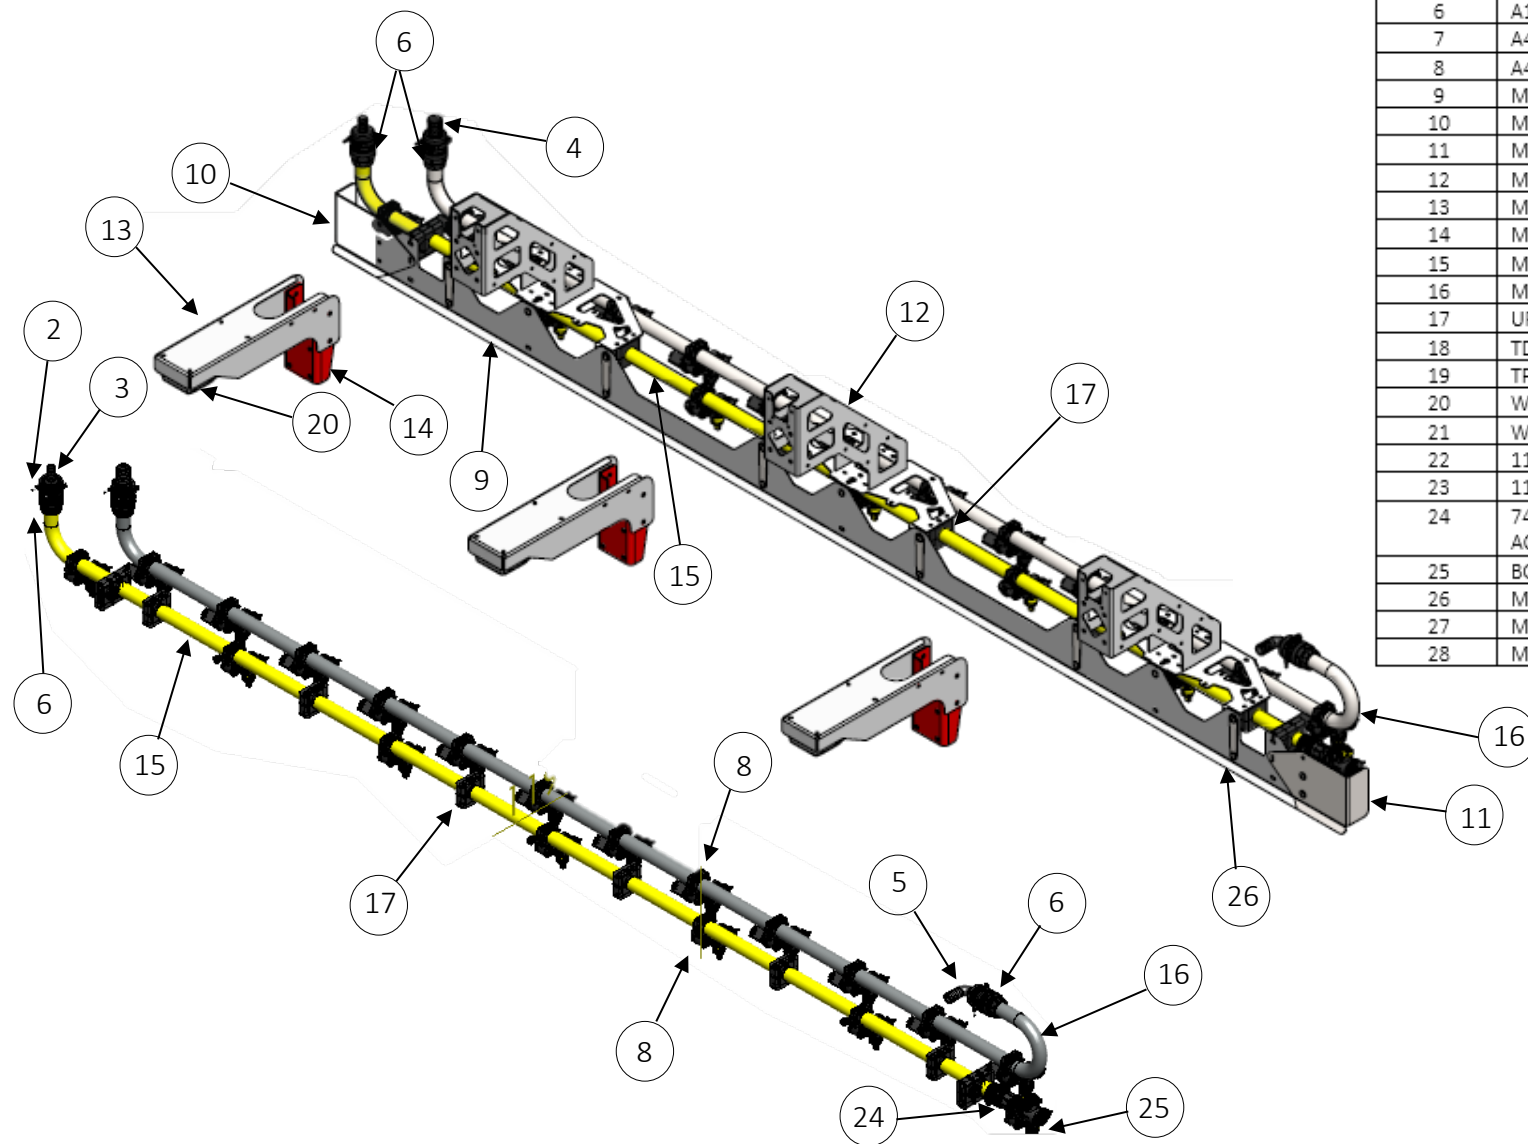

KB-7102-6L

WEEDIT QUADRO OUTER ARM 3 LH DUAL

ITEM NO.	PART NUMBER	DESCRIPTION	QTY.
1	AZ-ATF-04-60C	JET FULL CONE ATF 60DEG ISO	12
2	A010005	INLET FORK	3
3	A1190520	ELBOW T5F D.20	1
4	A1090532	HOSE TAIL T5F D32	1
5	A1190525	ELBOW T5F D.25	1
6	A190415	BOOM END FITTING EASYFIT D.1 T5M	3
7	A40290501	CAP BLACK TO SUIT HOLLOW CONE NOZ	12
8	A4064267	NOZZLE BODY 3 WAY 1"	19
9	MP-333A	NOZZLE PROTECTION RAIL 3 CAMERA	1
10	MP-333-1L	NOZZLE PROTECTION EXTENSION LH	1
11	MP-333-1R	NOZZLE PROTECTION EXTENSION RH	1
12	MP-337	TUBE MOUNT BRACKET LONG	3
13	MP-340G	WEEDIT BRACKET GALVINISED	3
14	MP-341A	CAMERA BRACKET MOUNT	3
15	MP-908B-7A	TUBE OUTER 7 HOLES 500MM 90DEG ASPIRATOR	1
16	MP-908W-4	TUBE OUTER 12 HOLES 250MM 180DEG	1
17	UP-434	STAUFF CLAMP 33.7 OD X 52MM	10
18	TDCAM-11002	AIR MIX W/CAP QUICKFIT O2	7
19	TP4003E-SS	JET TP#3 40 DEG EVEN ST/STEEL	12
20	WI47004360K1	DETECTION SENSOR WEEDIT QUADRO	3
21	WI47004420	SOLENOID R6 3S20	12
22	114441-1-CELR	CAP & SEAL BLACK CELCON	12
23	114447-1-CELR	CAP SHUT-OFF WITH SEAL CELCON	26
24	7433-3316 OR AC565360D1	PIPE ASPIRATOR	1
25	BG-7433-3319	TAP ASPIRATOR	1
26	M8X20BHSCREW	M8 X 20 BUTTON HEAD SCREW S/S	17
27	M8FWASHER	M8 FLAT WASHER ZP	34
28	M8NNUT	M8 NYLOC NUT HT ZP	17

NOTE

Drawings are for illustration purposes only - refer to sprayer for actual plumbing. Parts lists are indicative of the sprayer type.

Items in italics or without a part number are non stocked items and may need to be specially ordered.