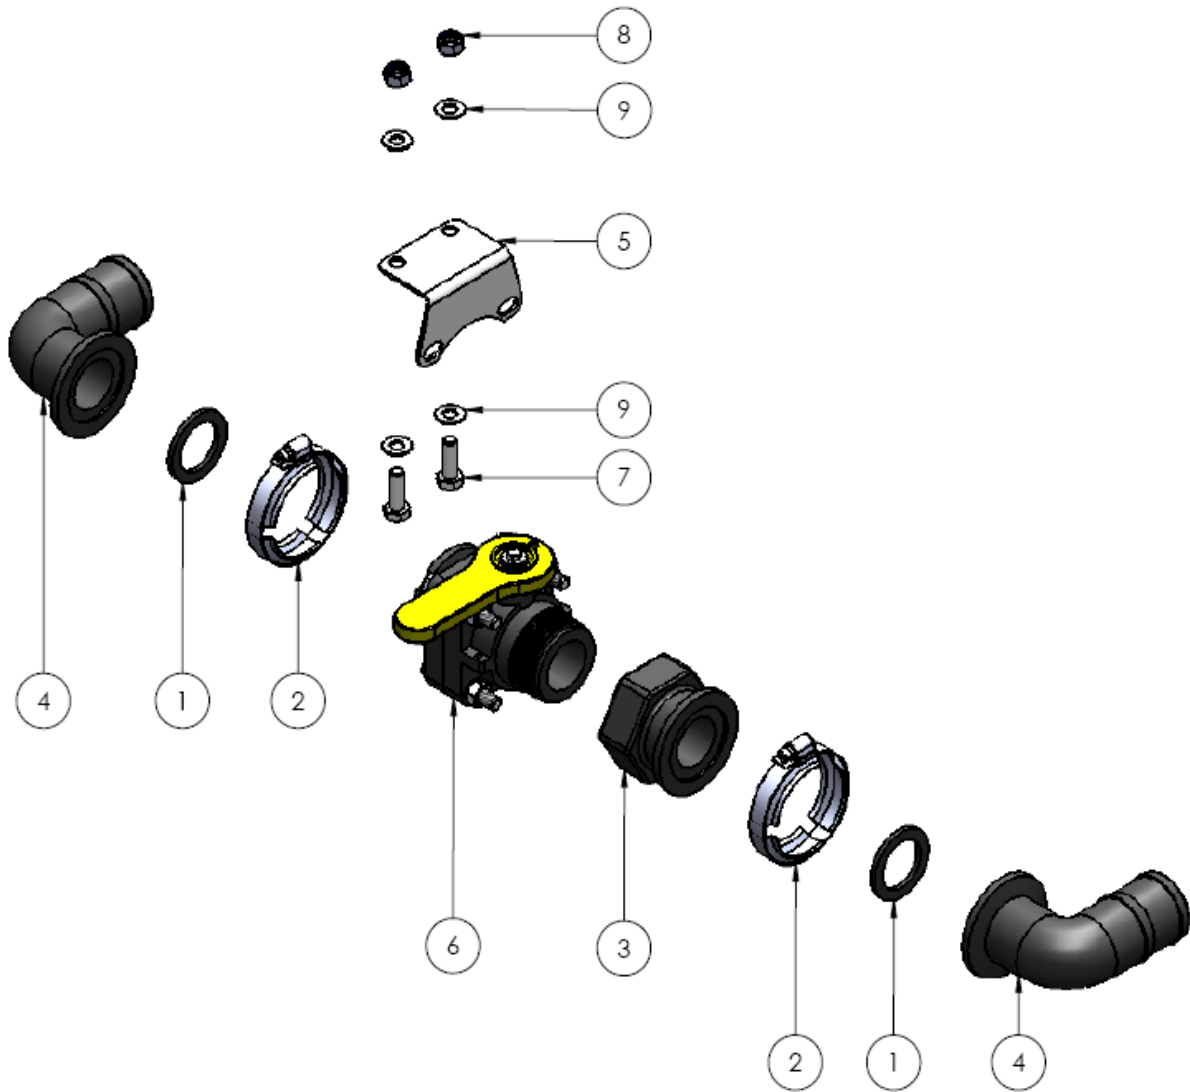

SECTION 4.9

KB-8006 SUMP DRAIN VALVE 8000L

CROPLANDS PART NUMBERS:

- **KB-8006** **SUMP DRAIN VALVE 8000L**

KB-8006 SUMP DRAIN VALVE 8000L

ITEM NO.	PART NUMBER	DESCRIPTION	QTY.
1	BJ150G	GASKET 1 1/2"	2
2	BJFC200	NORM CLAMP FLANGE 2"	2
3	BJM200FPT	MANIFOLD FLANGE 2"- 2" FEMALE THREAD	1
4	BJM200BRB90	MANIFOLD ELBOW 2" X 2" BARB 90 DEGREE	2
5	BJV25271	MOUNTING BRACKET 90 DEGREE V150/V200	1
6	BJVSMT200CF	BALL VALVE 2" STUBBY FLANGE	1
7		M10 X 25 HEX HEAD BOLT HT ZP	2
8		M10 NYLOC NUT HT ZP	2
9		M10 FLAT WASHER ZP	4