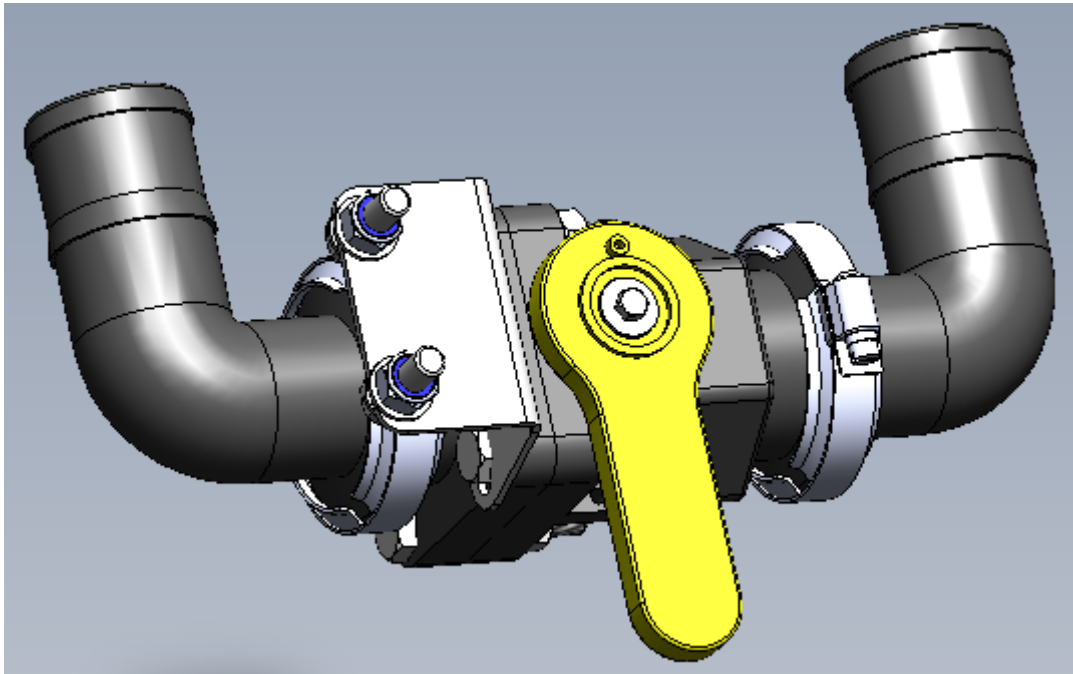

SECTION 4.9

KB-8006 SUMP DRAIN VALVE 8000L

CROPLANDS PART NUMBERS:

- **KB-8006** **SUMP DRAIN VALVE 8000L**

KB-8006 SUMP DRAIN VALVE 8000L

ITEM NO.	PART NUMBER	DESCRIPTION	QTY.
1	BJ150G	GASKET 1 1/2"	2
2	BJFC200	NORM CLAMP FLANGE 2"	2
3	BJM200FPT	MANIFOLD FLANGE 2"- 2" FEMALE THREAD	1
4	BJM200BRB90	MANIFOLD ELBOW 2" X 2" BARB 90 DEGREE	2
5	BJV25271	MOUNTING BRACKET 90 DEGREE V150/V200	1
6	BJVSMT200CF	BALL VALVE 2" STUBBY FLANGE	1
7		M10 X 25 HEX HEAD BOLT HT ZP	2
8		M10 NYLOC NUT HT ZP	2
9		M10 FLAT WASHER ZP	4