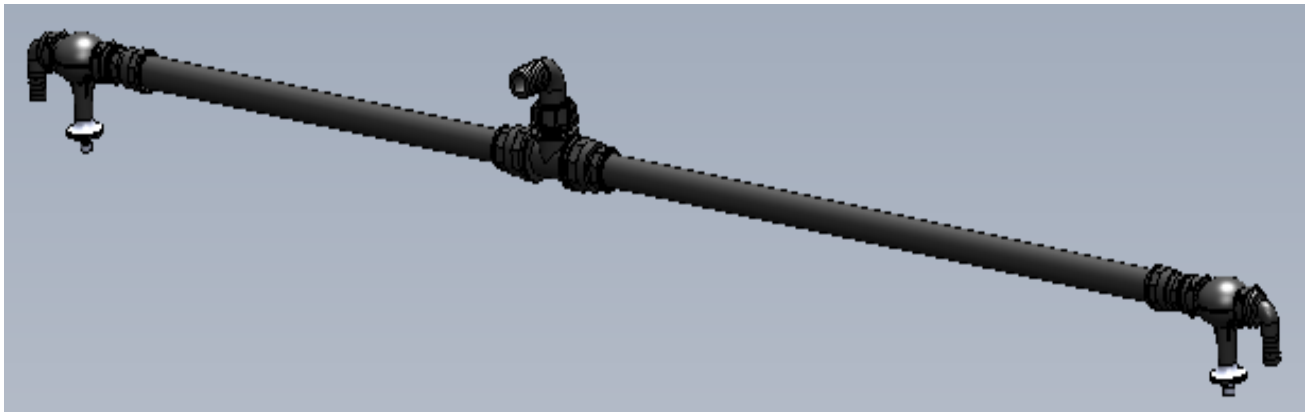

SECTION 4.10

KB-8007 SPARGE TUBE KIT 8000L

CROPLANDS PART NUMBERS:

- **KB-8007** **SPARGE TUBE KIT 8000L**

Service and Parts advice

KB-8007 SPARGE TUBE KIT 8000L

ITEM NO.	PART NUMBER	DESCRIPTION	QTY.
1	A010003	MANIFOLD FORK T3	4
2	A116533	ELBOW 1 1/4" - 32MM HOSE	1
3	A1190320	ELBOW T3F D.20	2
4	A1312050	TEE 1 1/4" MALE	1
5	A200050	FLY NUT 1 1/4"	1
6	A2352043	REDUCER 1 FM-3/4" FM	2
7	A2352054	REDUCER 1 1/4" FM-1" FM	2
8	A249033	OUTLET T3F 3/4M	2
9	A5020715	AGITATOR T3M	2
10	AG10051	O RING 1 1/4"	1
11	AG11058V	O RING VITON	4
12	BP-800-6-6	POLY TUBE 25MM X 600 AGITATOR	1
13	BP-800-6-7	POLY TUBE 25MM X 900 AGITATOR	1