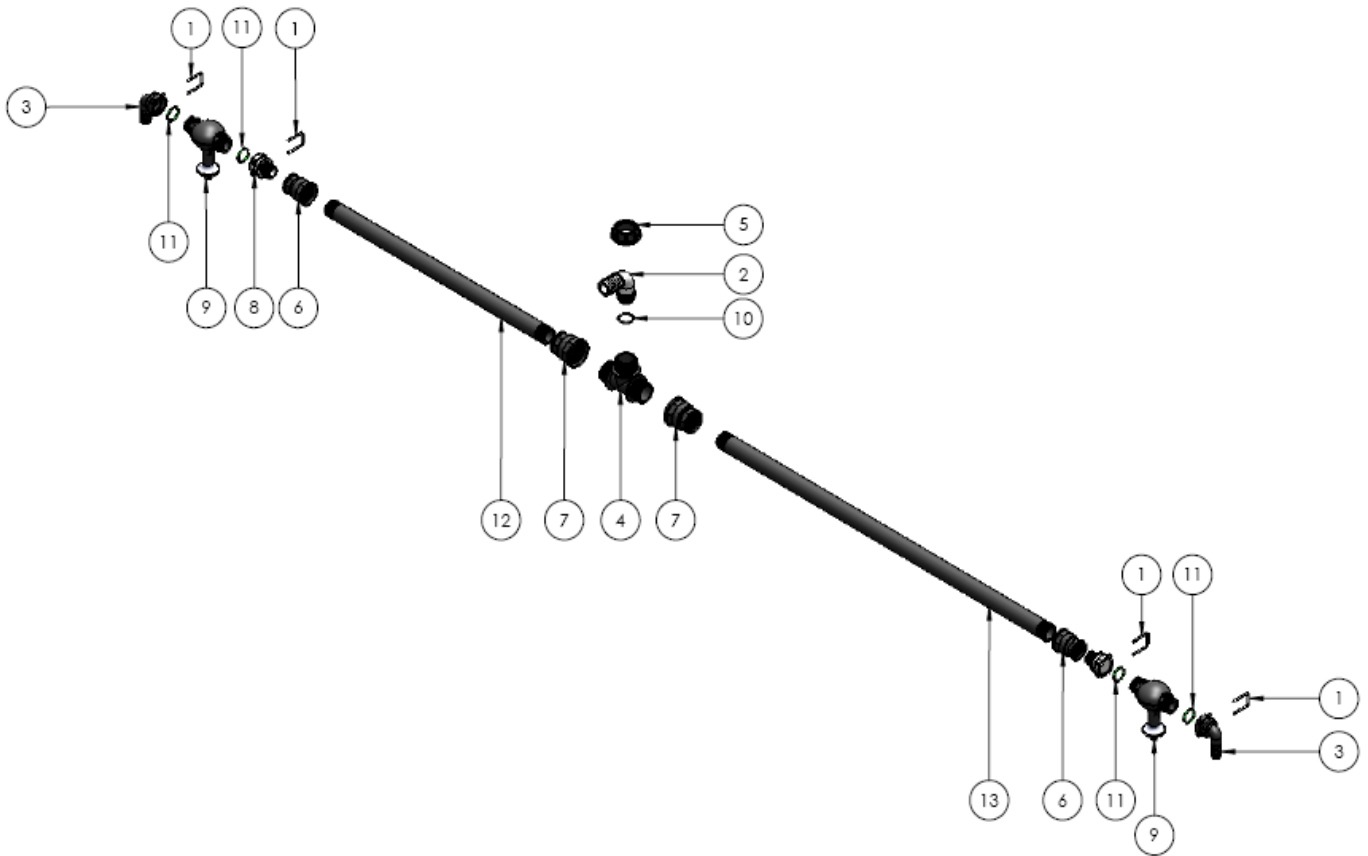

SECTION 4.10

KB-8007 SPARGE TUBE KIT 8000L

CROPLANDS PART NUMBERS:

- **KB-8007** **SPARGE TUBE KIT 8000L**

Service and Parts advice

KB-8007 SPARGE TUBE KIT 8000L

ITEM NO.	PART NUMBER	DESCRIPTION	QTY.
1	A010003	MANIFOLD FORK T3	4
2	A116533	ELBOW 1 1/4" - 32MM HOSE	1
3	A1190320	ELBOW T3F D.20	2
4	A1312050	TEE 1 1/4" MALE	1
5	A200050	FLY NUT 1 1/4"	1
6	A2352043	REDUCER 1 FM-3/4" FM	2
7	A2352054	REDUCER 1 1/4" FM-1" FM	2
8	A249033	OUTLET T3F 3/4M	2
9	A5020715	AGITATOR T3M	2
10	AG10051	O RING 1 1/4"	1
11	AG11058V	O RING VITON	4
12	BP-800-6-6	POLY TUBE 25MM X 600 AGITATOR	1
13	BP-800-6-7	POLY TUBE 25MM X 900 AGITATOR	1