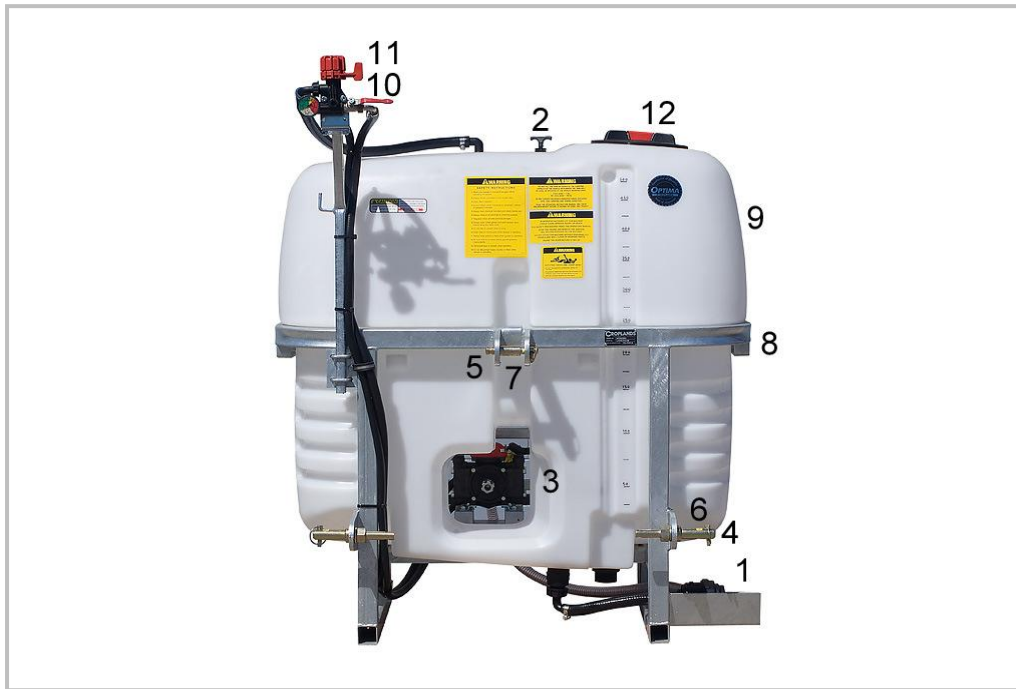

CROPLANDS PART NUMBERS: LA500/252 ECONO AGRIPAK 500L AR252

ITEM	PART NUMBER	DESCRIPTION
1	A314463	FILTER 1 1/2" 50M SH/THR SOV
2	A452107	VALVE 2" ANTIPOLLUTION DRAIN
3	AR252-C	PUMP AR252 C SHAFT 30825
4	B0006	BARE LINCH PIN 7/16" DIA
5	B0075	TOP LINK PIN CAT. 1 (MF 35)
6	B0205	CAT 1-2 IMPL 1" NUT
7	B0353	BUSH CONVERSION CAT1 TO CAT2
8	LP050A	FRAME 500L AGRIPACK
9	P500-RAW	TANK 500L POLY W/O FITTINGS
10	AR892	REMOTE MOUNT KIT GR30
11	ARGR30	CONTROLLER GR30 (#879)
12	G8149000	LID/RING KIT 255MM