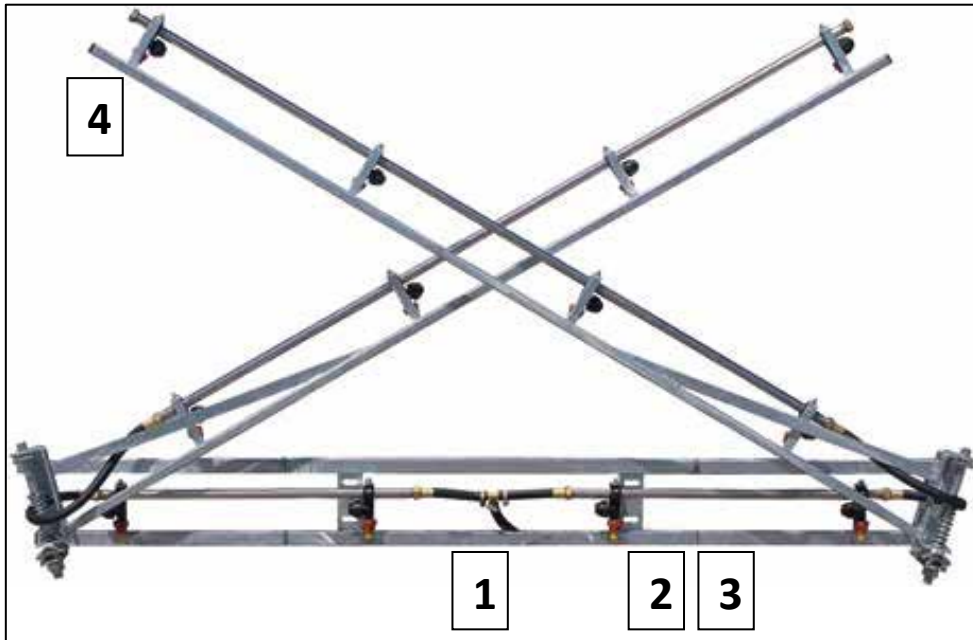

## CROPLANDS PART NUMBERS: LT-MBX06 CROSS FOLD BOOM 6 METRE

ITEM	PART NUMBER	DESCRIPTION
1	MBX06-1	BOOM 6 METRE CROSS FOLD
2	XBMBX	MOUNTING BRACKET CROSS FOLD BOOM
3	XBMBB32	U BOLT 32MM
4	TDCAM-110015	AIR MIX W/CAP QUICKFIT 015