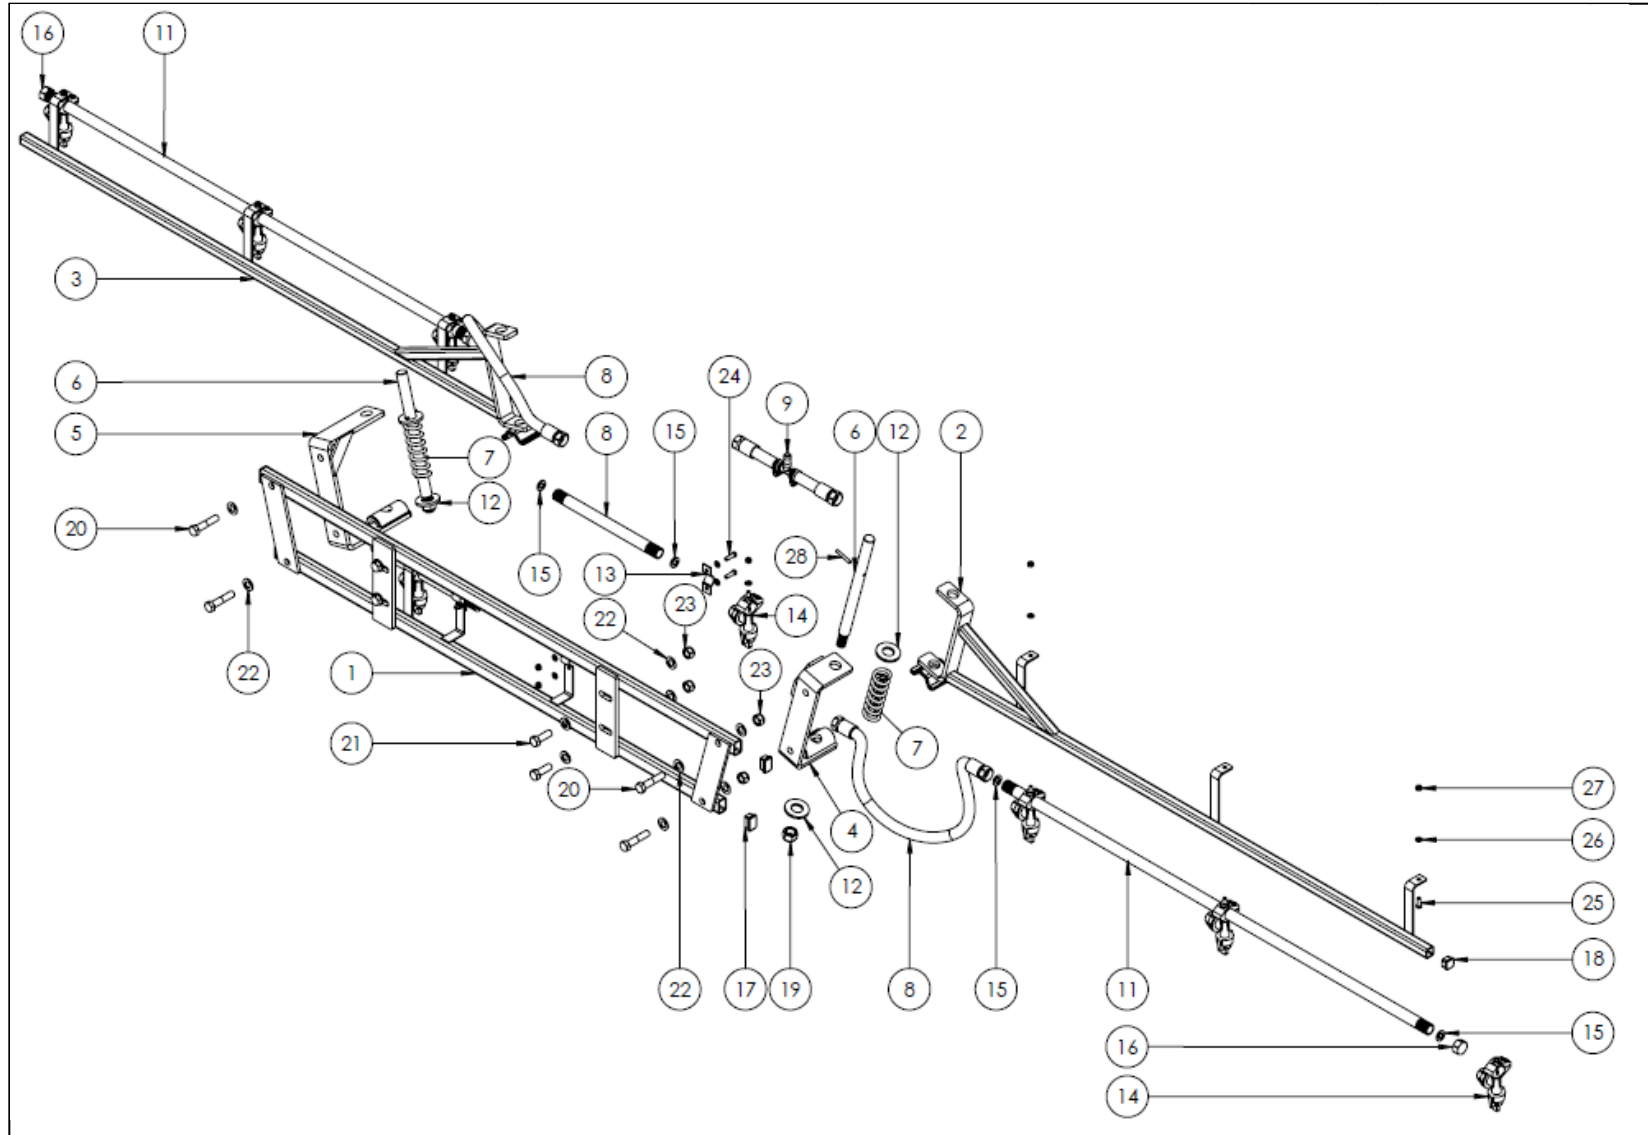

CROPLANDS PART NUMBERS: MBX04-1 – MBX 3M BOOM (NO NOZZLES)

Where Used: UA300B/15/4BX

ITEM NO.	PART NUMBER	DESCRIPTION	QTY.
1	MBX03-1-1	CENTRE SECTION CROSS FOLD	1
2	MBX04-1-2L	BOOM L.H. 4M CROSS FOLD	1
3	MBX04-1-2R	BOOM R.H. 4M CROSS FOLD	1
4	MBX03-1-3	HINGE BRACKET L.H.	1
5	MBX03-1-4	HINGE BRACKET R.H.	1
6	MBX03-1-5	PIN	2
7	MBX03-1-6	SPRING	2
8	HPW12	HOSE KIT 12MM	2
9	BJHBT050	TEE BARB 1/2"	1
10	MBX03-1-9	STAINLESS TUBE 1/2NB X 265MM 1 HOLE	2
11	MBX04-1-11	STAINLESS TUBE 1/2NB X 1092MM 3 HOLES	2
12	M20FWASHER	WASHER	4
13	GB999900100	BOOM TUBE SUPPORT KIT	2
14	A402735	EYELET 1/2" NON DRIP ARAG 7mm	8
15	B126.601.6	FLAT SEAL 1/2" EPDM	8
16	A210020	POLY END CAP	2
17		PLASTIC END CAP 30 X 20 RHS	4
18		PLASTIC END CAP 20 X 20 SHS	2
19	M16NNUT	M16 NYLOC NUT HT ZP	2
20	M12X55BOLT	M12 X 55 BOLT HT ZP	4
21	M12X35	M12 X 35 SET SCREW HT ZP	4
22	M12FWASHER	M12 FLAT WASHER ZP	16
23	M12NNUT	M12 NYLOC NUT HT ZP	8
24	M6X20	M6 X 25 SET SCREW HT ZP	4
25	M6X16	M6 X 16 SET SCREW HT ZP	8
26	M6FWASHER	M6 FLAT WASHER ZP	16
27	M6NNUT	M6 NYLOC NUT HT ZP	12
28		ROLL PIN 5MM DIA ZP	2

NOTE
**SOME PARTS ARE NON-STOCK
ITEMS AND MAY NEED TO BE
ORDERED**