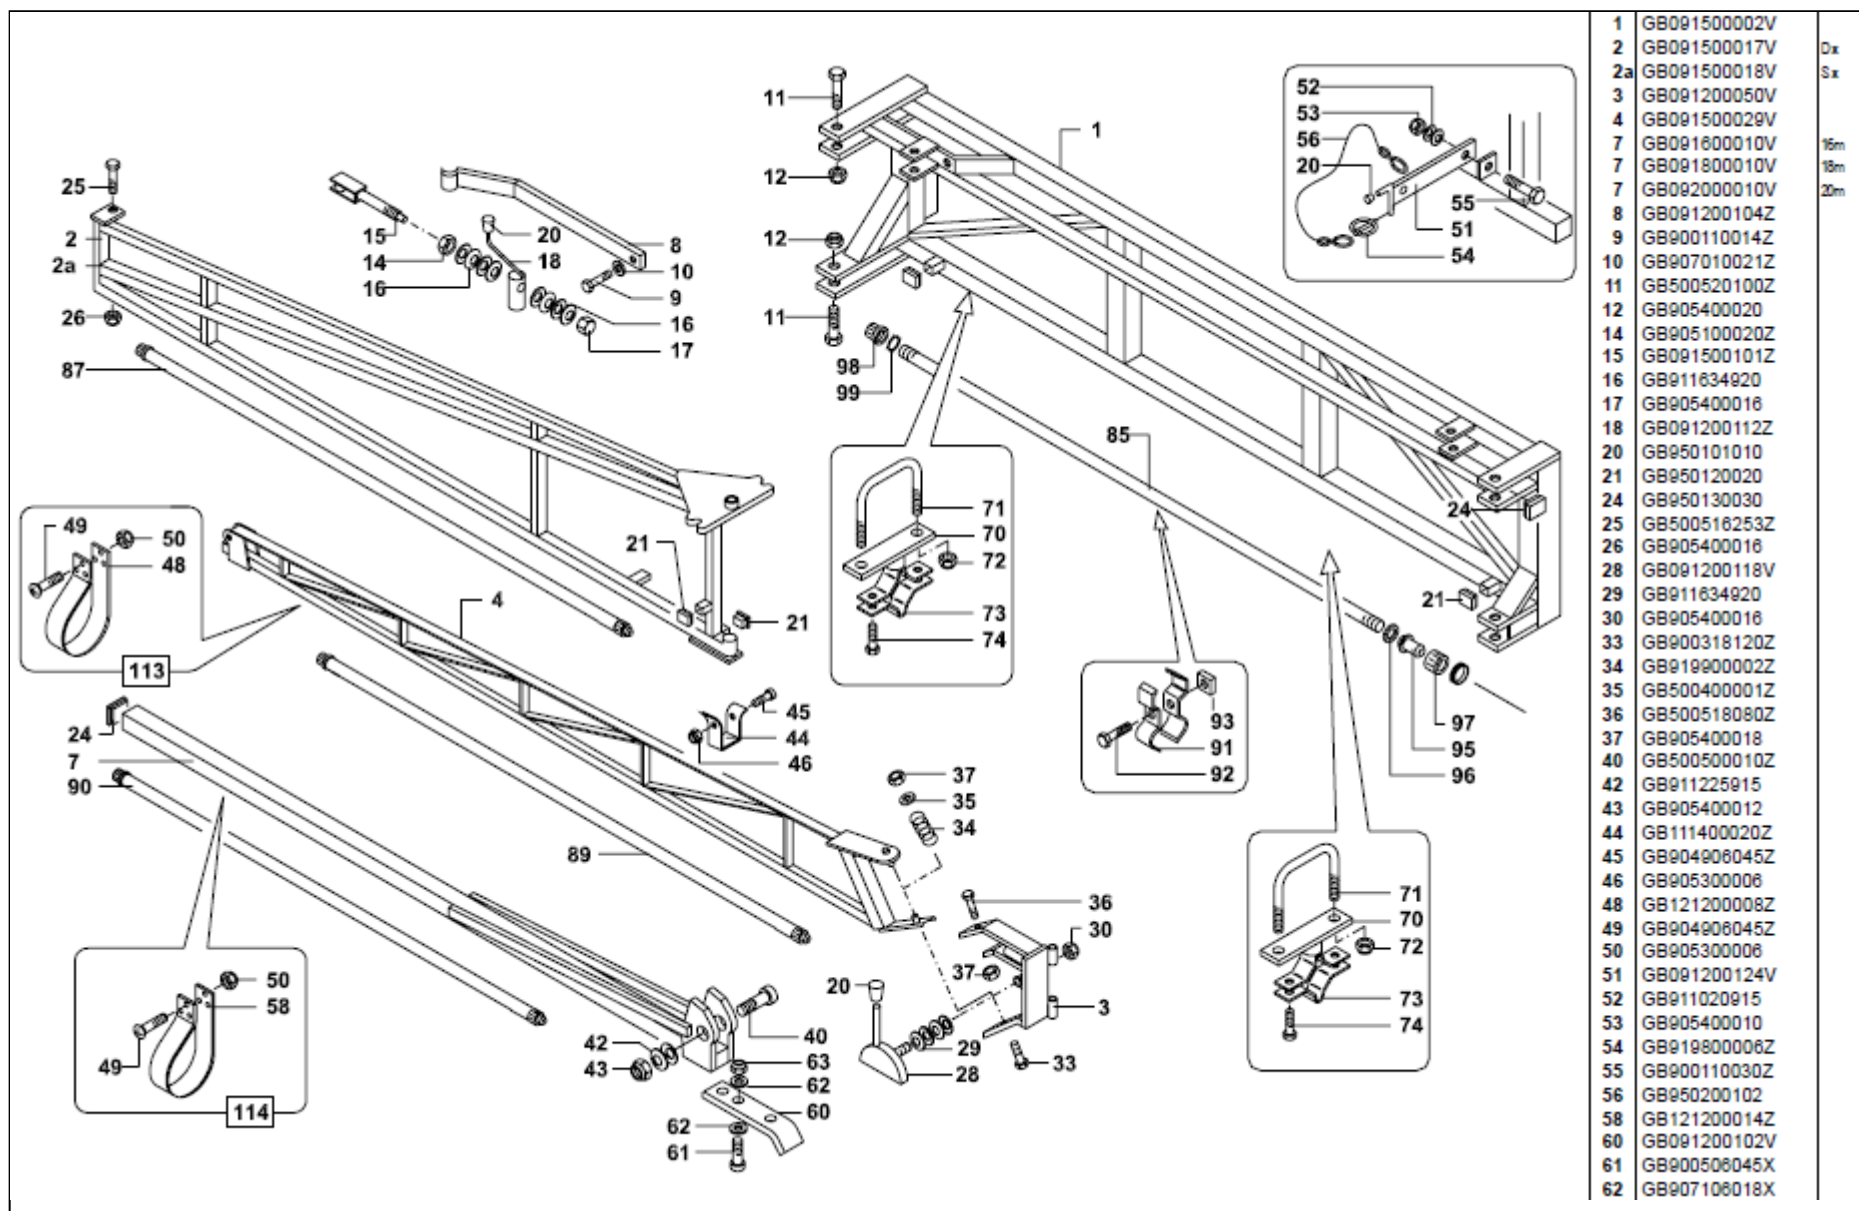

## CROPLANDS PART NUMBERS: MGB16-BARE – BDM MANUAL BOOM 16m

63	GB905400006X	
70	GB091200152V	
71	GB500500002Z	
72	GB905300010	
73	GB500600010	
74	GB904605020X	
85	GB550600500	
87	GB550600500	
89	GB550600500	
90	GB550110003	15m
90	GB550300500	18m
90	GB550500500	20m
91	GB500600002Z	
92	GB900508020Z	
93	GB906000008Z	
95	A105213	
96	AG40012	
97	A200021	
98	A210020	
99	AG10020	
113	GB999900003Z	
114	GB999900001Z	

**NOTE**  
SOME PARTS ARE NON-STOCK  
ITEMS AND MAY NEED TO BE  
ORDERED