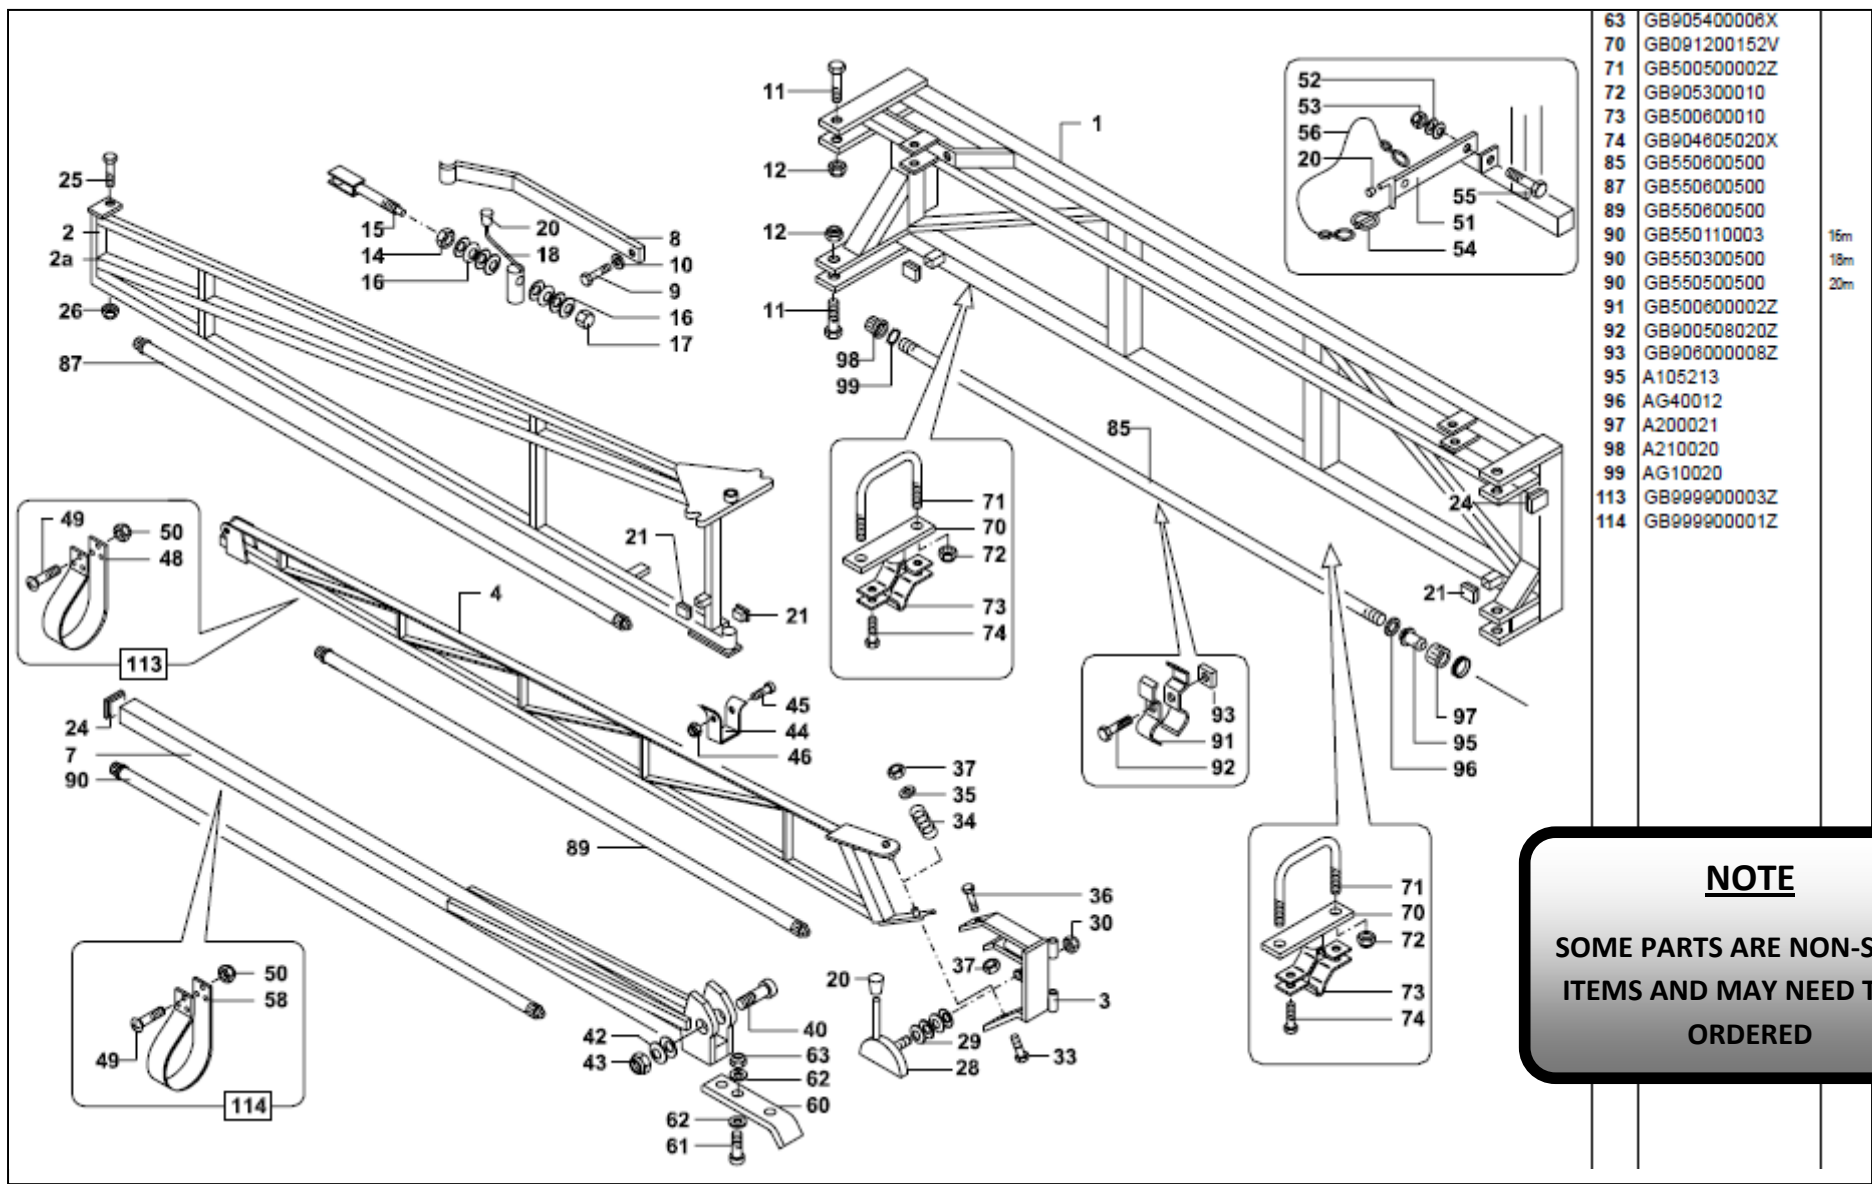

## CROPLANDS PART NUMBERS: MGB16-BARE – BDM MANUAL BOOM 16m

63	GB905400006X	
70	GB091200152V	
71	GB500500002Z	
72	GB905300010	
73	GB500600010	
74	GB904605020X	
85	GB550600500	
87	GB550600500	
89	GB550600500	
90	GB550110003	15m
90	GB550300500	18m
90	GB550500500	20m
91	GB500600002Z	
92	GB900508020Z	
93	GB906000008Z	
95	A105213	
96	AG40012	
97	A200021	
98	A210020	
99	AG10020	
113	GB999900003Z	
114	GB999900001Z	

**NOTE**  
SOME PARTS ARE NON-STOCK  
ITEMS AND MAY NEED TO BE  
ORDERED