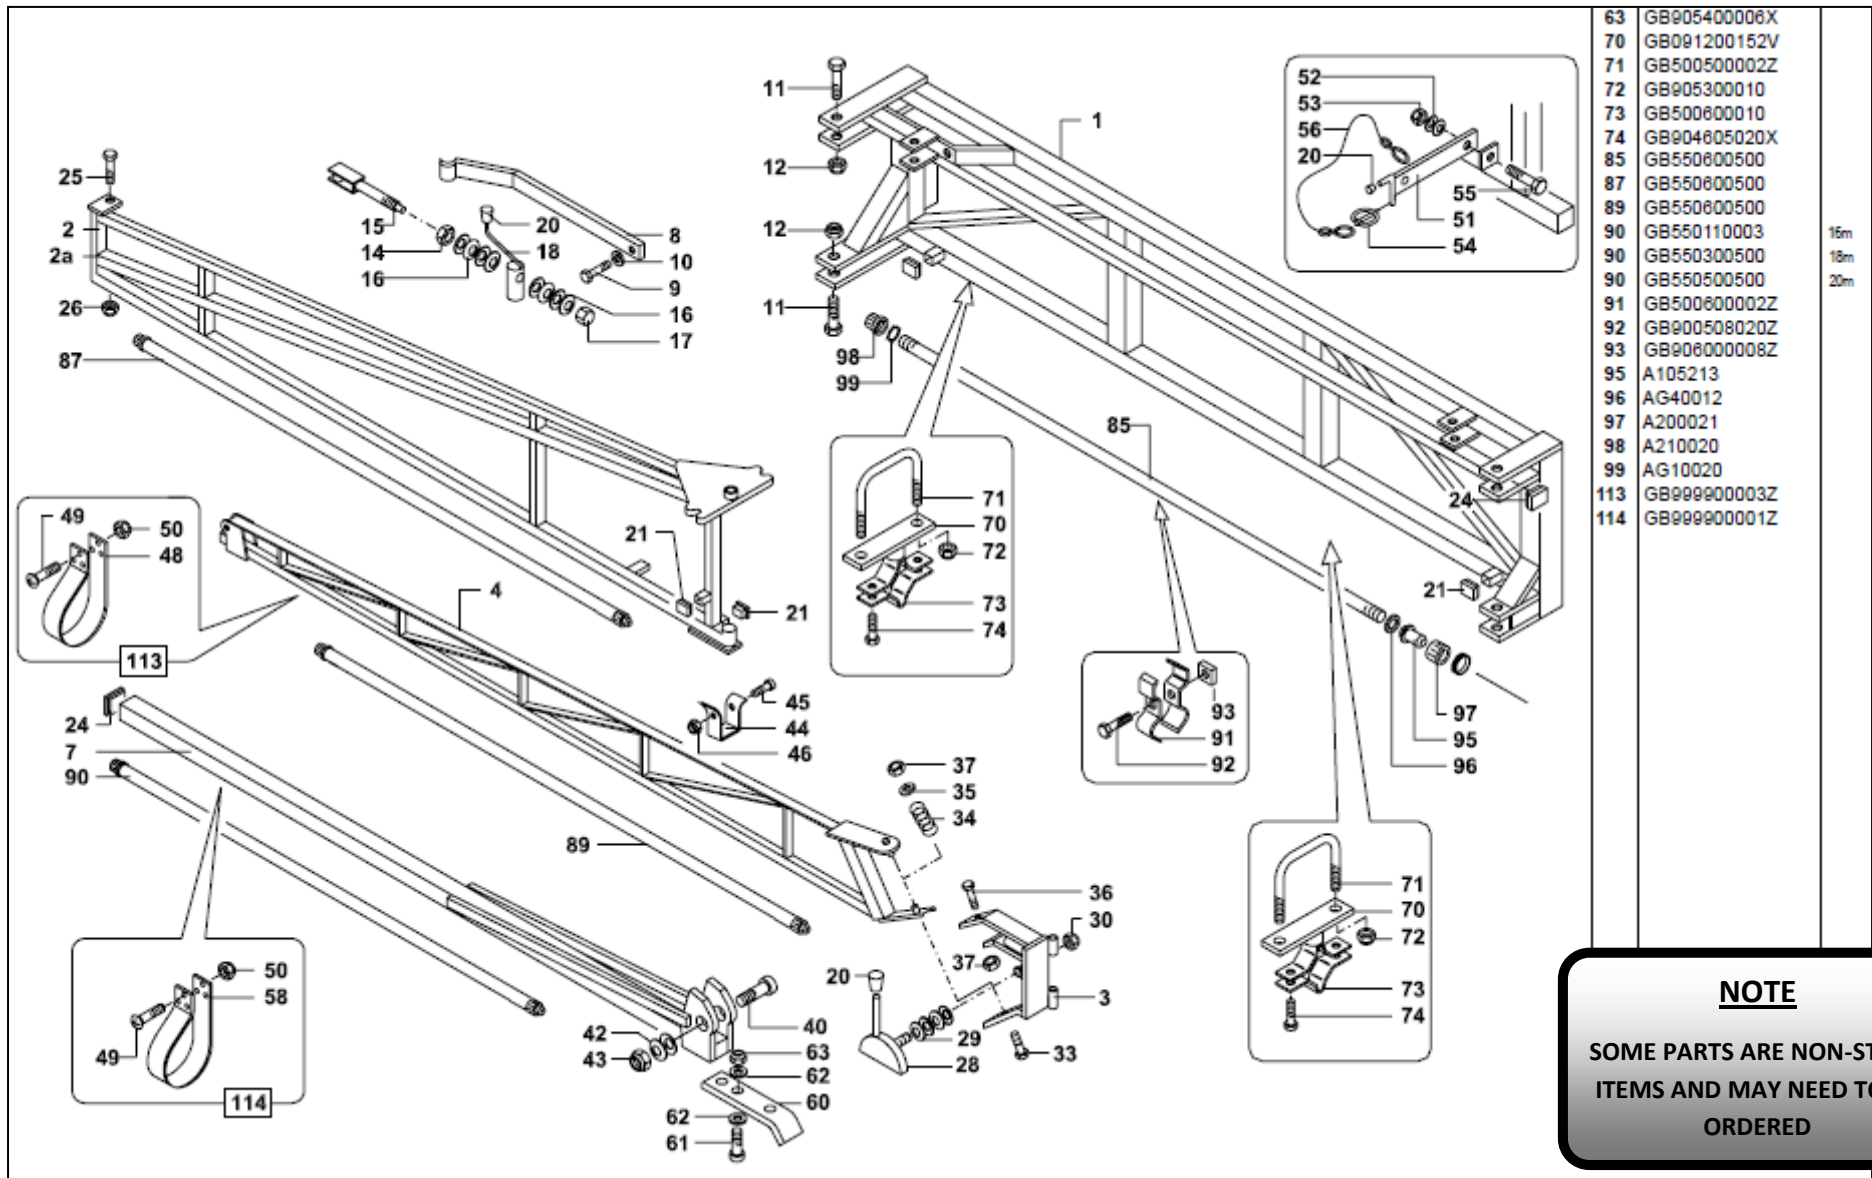

CROPLANDS PART NUMBERS: MGB18-BARE – BDM MANUAL BOOM 18m

63	GB905400006X	
70	GB091200152V	
71	GB500500002Z	
72	GB905300010	
73	GB500600010	
74	GB904605020X	
85	GB550600500	
87	GB550600500	
89	GB550600500	
90	GB550110003	15m
90	GB550300500	18m
90	GB550500500	20m
91	GB500600002Z	
92	GB900508020Z	
93	GB906000008Z	
95	A105213	
96	AG40012	
97	A200021	
98	A210020	
99	AG10020	
113	GB999900003Z	
114	GB999900001Z	

NOTE
SOME PARTS ARE NON-STOCK
ITEMS AND MAY NEED TO BE
ORDERED