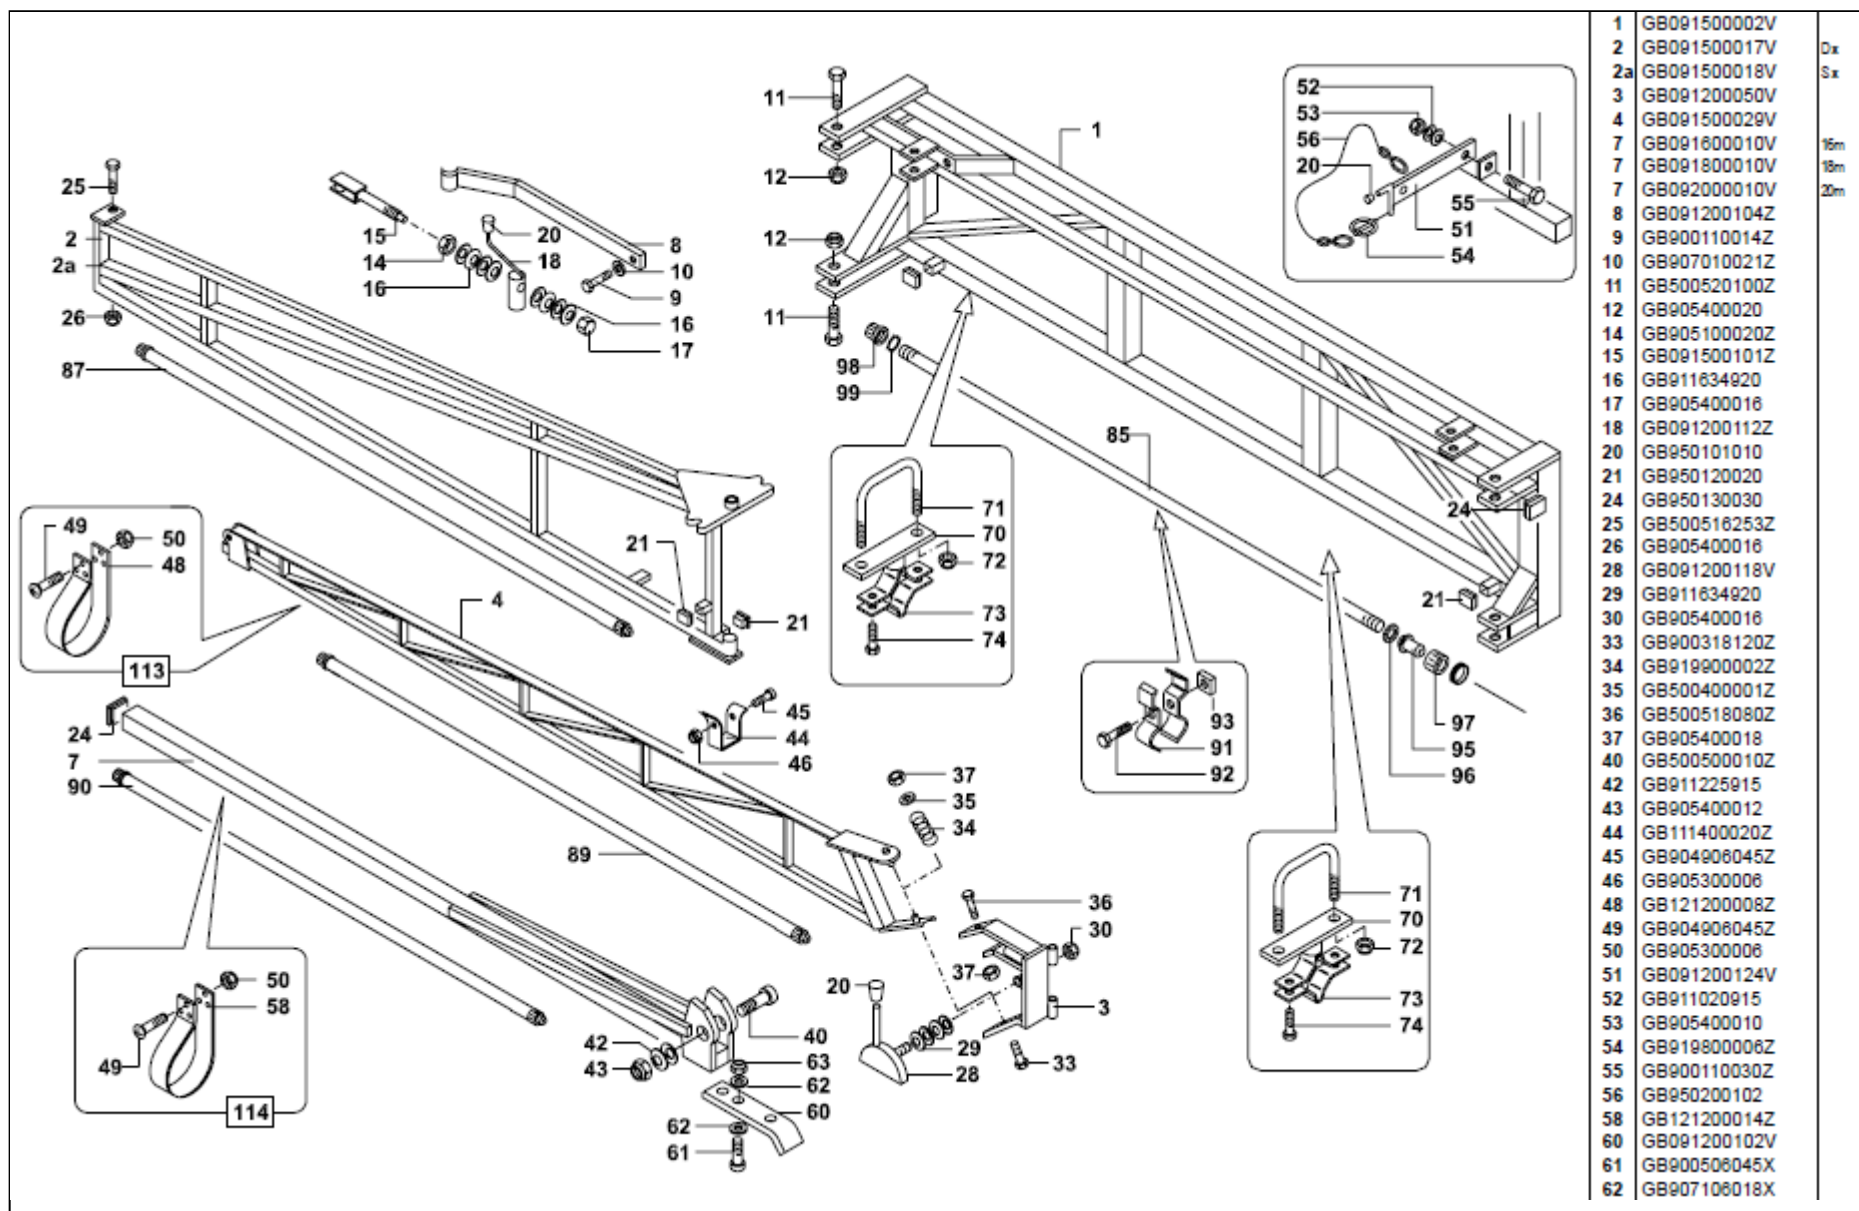

CROPLANDS PART NUMBERS: MGB18-BARE – BDM MANUAL BOOM 18m

63	GB905400006X	
70	GB091200152V	
71	GB500500002Z	
72	GB905300010	
73	GB500600010	
74	GB904605020X	
85	GB550600500	
87	GB550600500	
89	GB550600500	
90	GB550110003	15m
90	GB550300500	18m
90	GB550500500	20m
91	GB500600002Z	
92	GB900508020Z	
93	GB906000008Z	
95	A105213	
96	AG40012	
97	A200021	
98	A210020	
99	AG10020	
113	GB999900003Z	
114	GB999900001Z	

NOTE
SOME PARTS ARE NON-STOCK
ITEMS AND MAY NEED TO BE
ORDERED