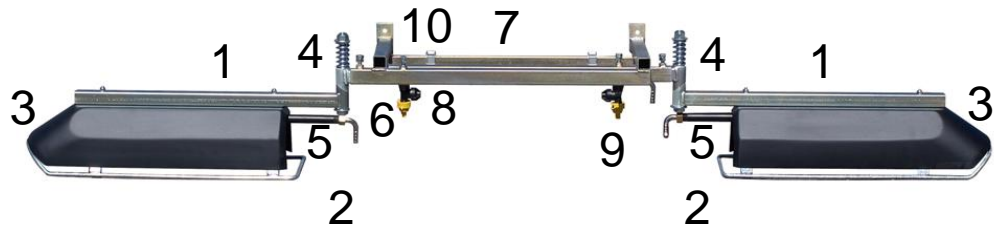

CROPLANDS PART NUMBERS: MSCL-2 SHROUD BOOM DOUBLE SIDE

ITEM	PART NUMBER	DESCRIPTION
1	MP-130	UNDERVINE BOOM BARE
2	MP-131	BOOM PROTECTION ASSY LARGE
3	MP-132	BOOM COVER PLASTIC
4	MP-133	SPRING 5X70MM COMPRESSION
5	MP-102	POLY TUBE ½"NB X 600MM
6	B163.604.13	ELBOW ½" C/W HEX NUT ½"
7	MP-134	CENTRE FRAME MSCL2
8	QJ17560A-1/2-NY	EYELET ½" NON DRIP
9	TDCAM-11002	AIR MIX W/CAP QUICKFIT 02
10	A004210	CLAMP KIT 25MM ANGLED BOOM
11	A210020	CAP BLANK ½" (NOT SHOWN)
12	TDAM-OC-02	AIR MIX JET OC #02 (NOT SHOWN)
13	25612-6-NYR	CAP & SEAL YELLOW (NOT SHOWN)