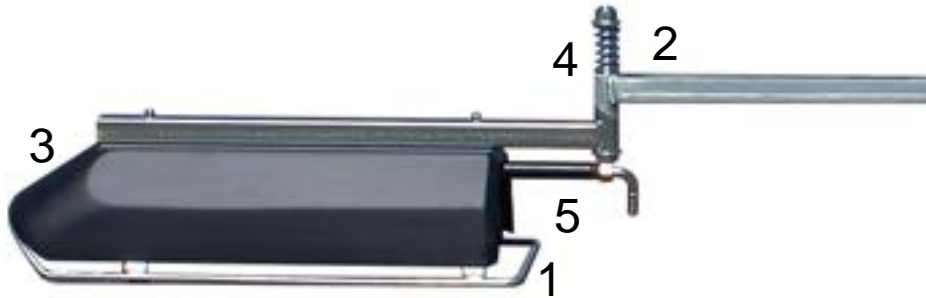

## CROPLANDS PART NUMBERS: MSCL SHROUD BOOM SINGLE SIDE

ITEM	PART NUMBER	DESCRIPTION
1	MP-131	BOOM PROTECTION ASSY LARGE
2	MP-130	UNDERVINE BOOM BARE
3	MP-132	BOOM COVER PLASTIC
4	MP-133	SPRING 5X70MM COMPRESSION
5	MP-102	POLY TUBE ½"NB X 600MM
6	QJ17560A-1/2-NY	EYELET ½" NON DRIP (NOT SHOWN)
7	25612-6-NYR	CAP & SEAL YELLOW (NOT SHOWN)
8	TDAM-OC-02	AIR MIX JET OC #02 (NOT SHOWN)
9	TDCAM-11002	AIR MIX W/CAP QUICKFIT 02 (NOT SHOWN)