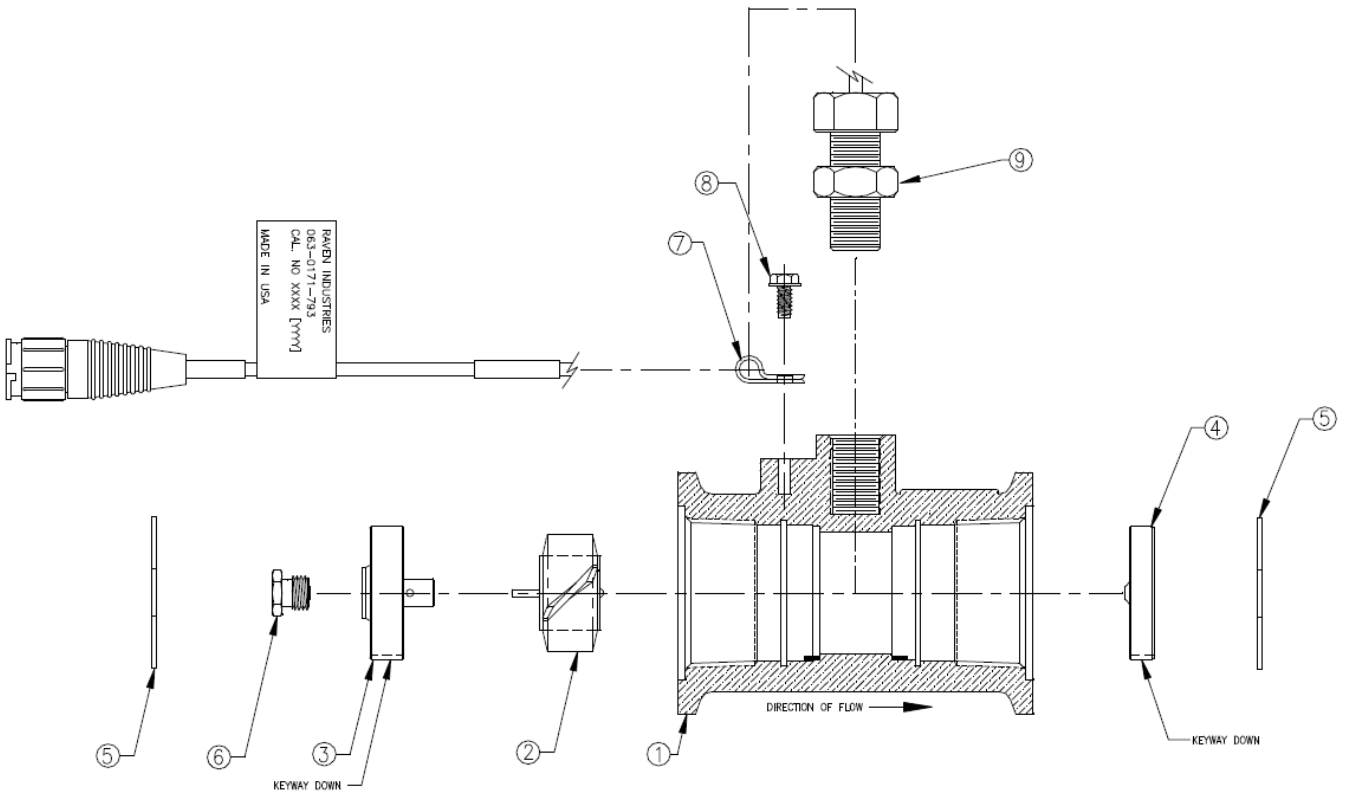

## CROPLANDS PART NUMBERS: RV063-0171-793 – FLOWMETER RFM-60P

ITEM	DESCRIPTION	RAVEN PART #
1	Body, RFM 60 P Flowmeter	RV106-0159-514
2	Rotor/Magnet Assembly	RV063-0171-673
3	Hub/Bearing Assy, Upstream	RV063-0171-674
4	Hub assembly, Downstream	RV063-0171-769
5	Ring, Retaining, Internal	RV335-0000-278
6	Stud Bearing	RV063-0159-570
7	Clamp, Cable	RV435-3002-017
8	Screw, Thread Forming	RV310-0002-137
9	Sensor, assembly, External	RV063-0171-669