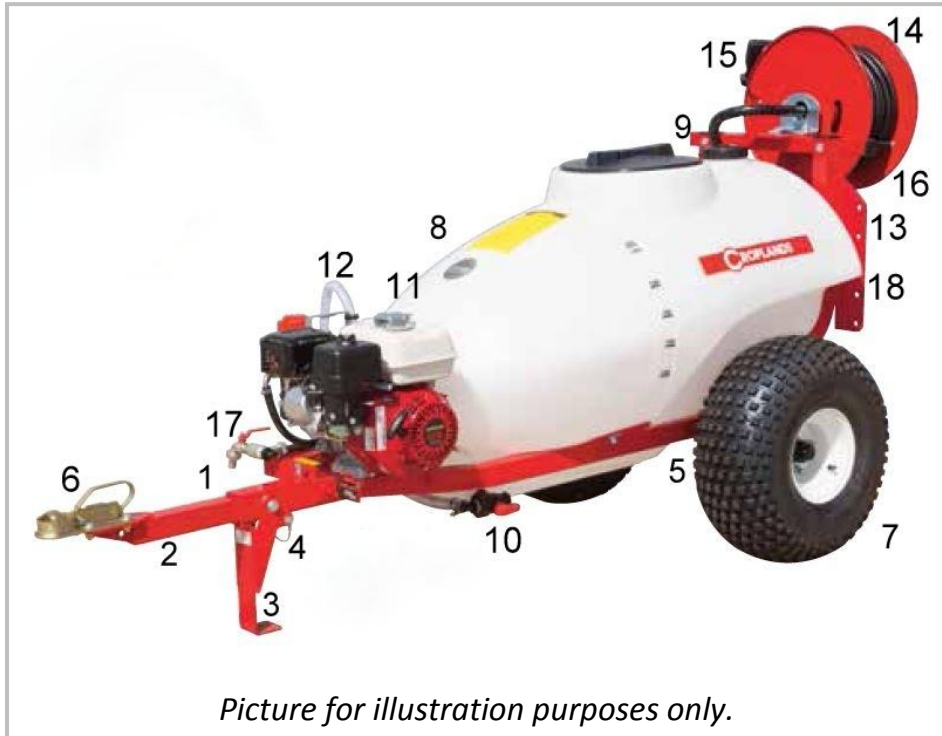

CROPLANDS PART NUMBERS: UA300B/20S/6BX ATV 300L 15LPM PUMP

ITEM	PART NUMBER	DESCRIPTION
1	UP-301B-1P	CHASSIS 300LT ATV PAINTED
2	UP-301B-2P	DRAWBAR 300LT ATV PAINTED
3	UP-301B-3P	JOCKEY STAND 300LT ATV PAINTED
4	UP-301B-3-1	PIN STAND 300LT ATV
5	UP-301B-5	AXLE 39MM X 800 OHF 4 STUD ATV
6	UP-210A	COUPLER CARAC WB-2000-50 ROAD USE
7	UP-255	WHEEL AND RIM ATV
8	P300B-RAW	TANK 300L ATV 5L HAND WASH RAW
9	A354030	LID 4" C/W BREATHER AND SEAL
10	A454233	VALVE BALL POLY 3/4" 3 WAY
11	A3244043	FILTER 1" 50 MESH FEMALE THREA
12	AR30-5H	MOTORISED PUMP 30LPM-6.5HP HONDA
13	UP-301-2	BRACKET VERTIBOOM/HOSE REEL UA300
14	L-R0260BARE	HOSE REEL 50M SIDE MOUNT BARE
15	B26.901.165MK2	GUN TURBO 400 METAL GRIP & LEV
16	HPW10/40	HOSE 10M 40 BAR
17	BALL34BIB	BALL BIBCOCK 3/4
18	UP-301B-4LP	BOOM MOUNT LH 300LT ATV PAINTED