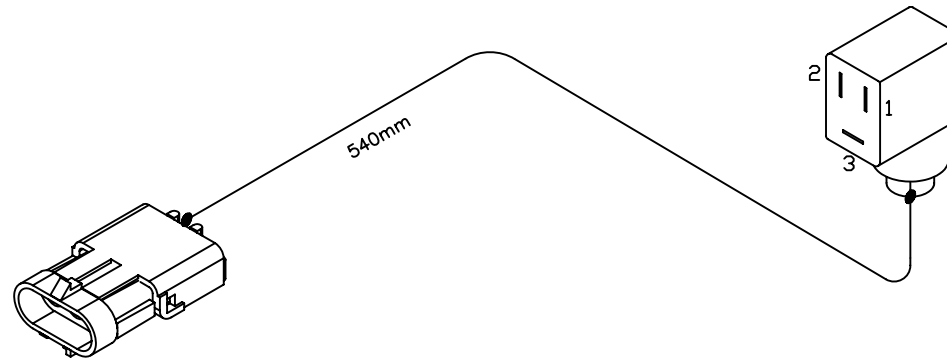

PIN	DESIGNATION	COLOUR
A	12 + ve	BRN
B	GRND	BLU
C	12 +ve SWITCH	GRN/YEL

PIN	DESIGNATION	COLOUR
1	12 + VE	BRN
2	GRND	BLU
3	12 + ve SWITCH	GRN/YEL

● DENOTES: DIMENSION REFERENCE

UP-409B  
 RAVEN 3 PIN TO ARAG DIN  
 SPRAYER VALVE LOOM