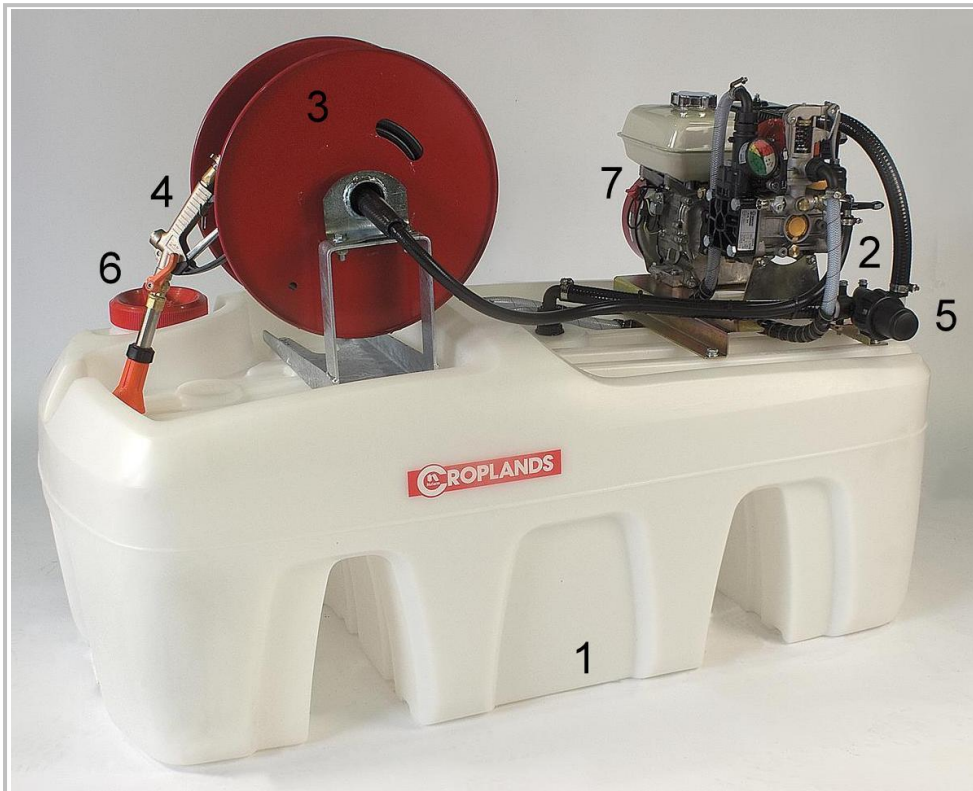

## CROPLANDS PART NUMBERS: US400/30/HR30TG UTEPAK 400L AR30-5H HOSE REEL

| ITEM | PART NUMBER    | DESCRIPTION                      |
|------|----------------|----------------------------------|
| 1    | P400-RAW       | TANK 400L FREE STANDING POLY RAW |
| 2    | AR30-CRGI      | PUMP AR30 GEARBOX & CONT 30622   |
| 3    | L-R0260BARE    | HOSE REEL 50M SIDE MOUNT BARE    |
| 4    | B26.901.165MK2 | GUN TURBO 400 METAL GRIP & LEV   |
| 5    | A3244043       | FILTER 1" 50 MESH FEMALE THREA   |
| 6    | SW502-001C     | TANK LID ASSY RED                |
| 7    | GX200QX        | MOTOR 6.5HP HONDA                |
| 8    | SW501-004      | LID STRAINER<br>(NOT SHOWN)      |