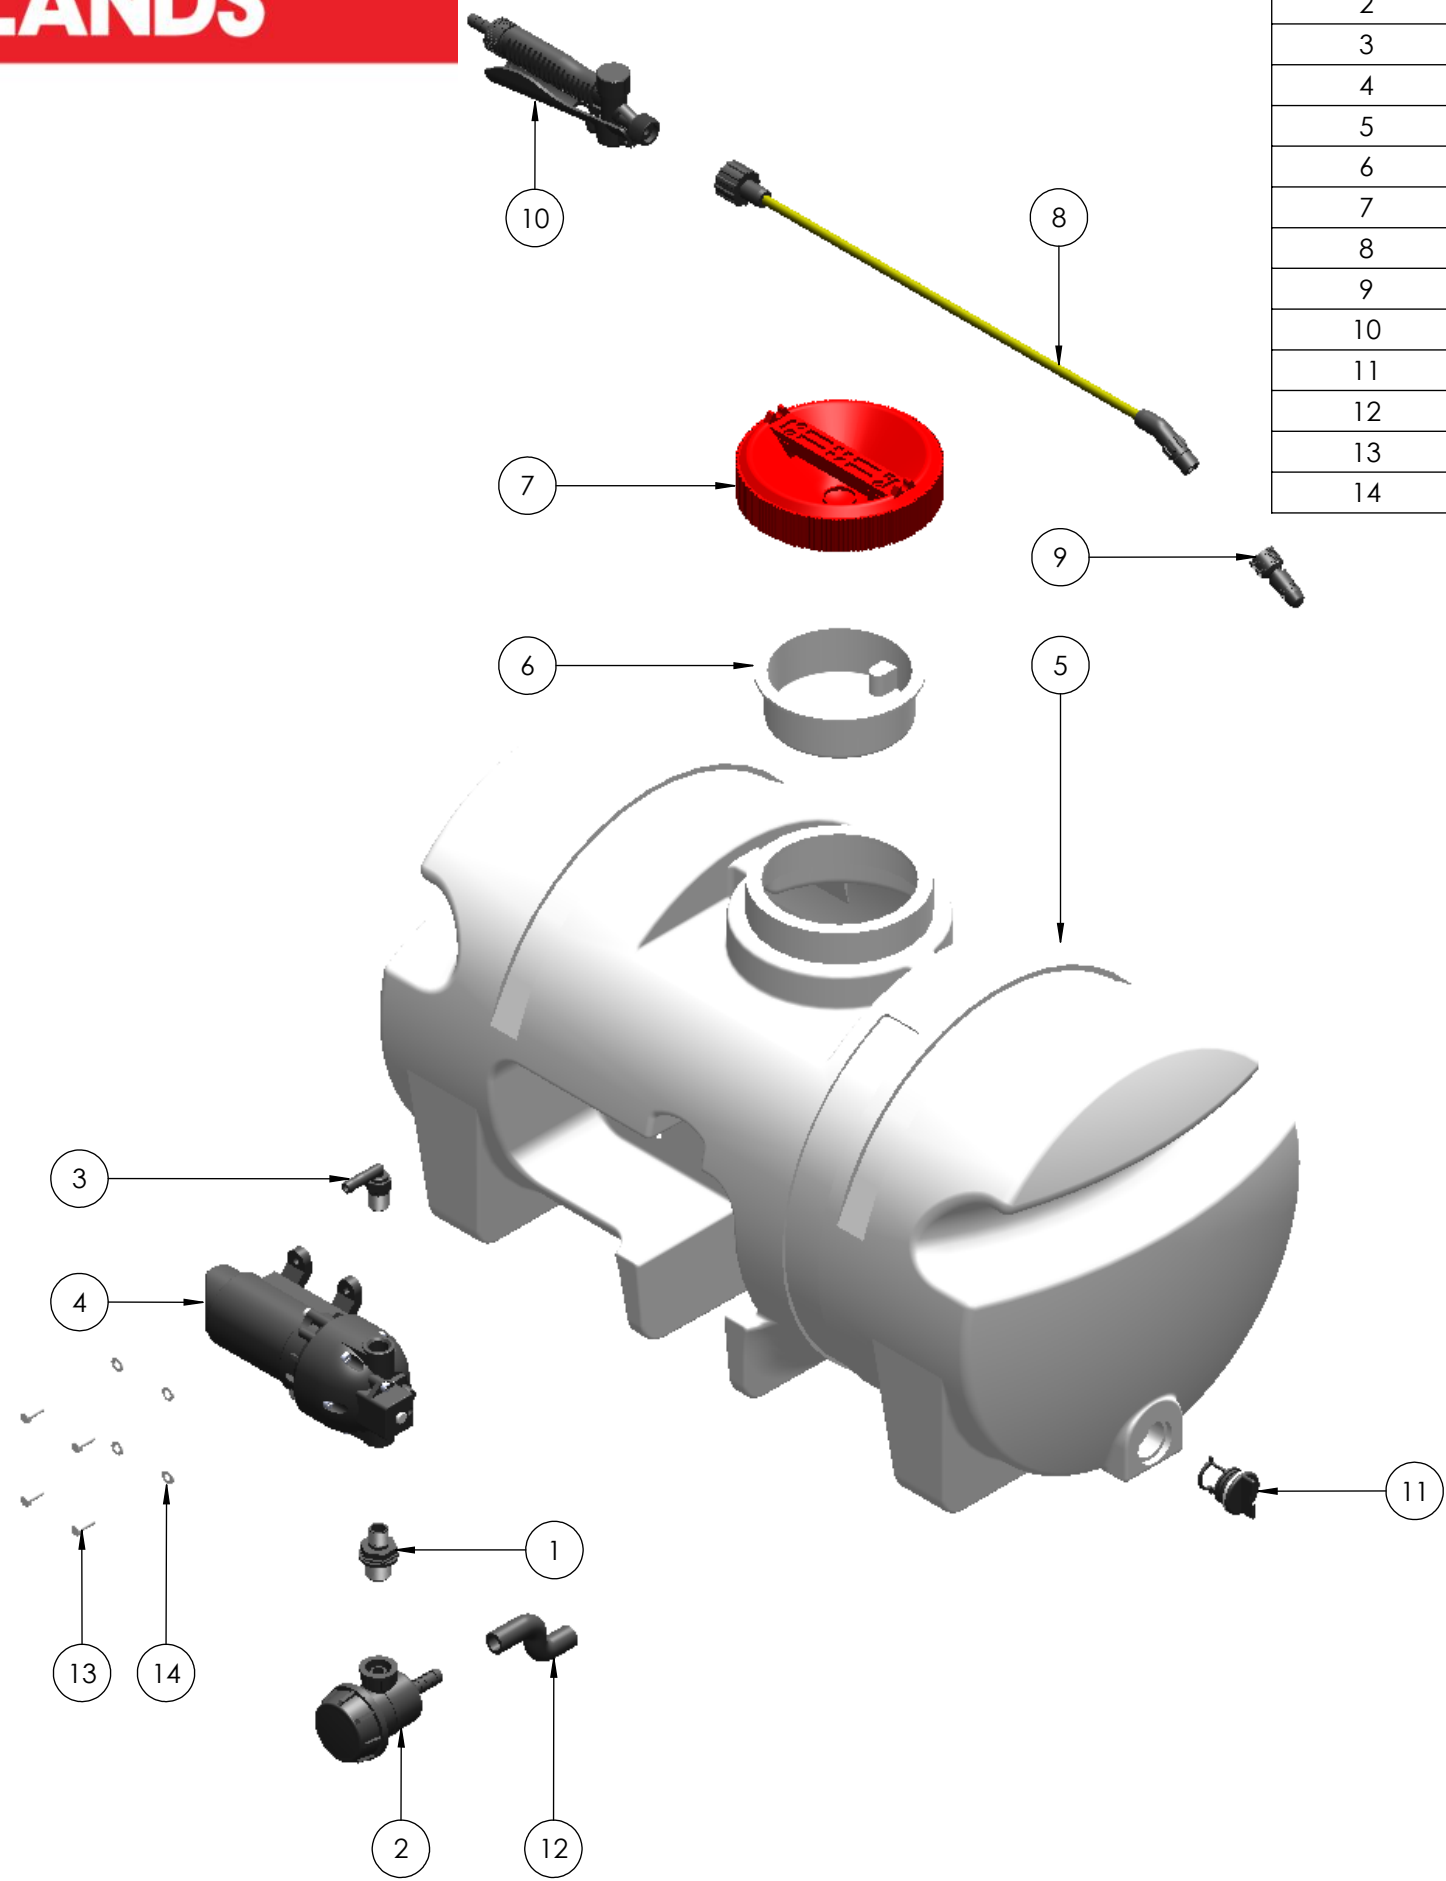

ITEM NO.	PART NUMBER	DESCRIPTION	QTY.
1	A2402021	NIPPLE 1/2" - 3/8" REDUCING	1
2	A309953	FILTER 1/2" BLACK PP 50MESH	1
3	BJHB038-90	ELBOW 3/8" NPT X 3/8" BARB	1
4	FL3501-506	PUMP TRIPLEX 7.6LPM 50PSI NO SWITCH	1
5	P60B-RAW	TANK 60LT UTEPAK W/O FITTING	1
6	SW501-004	LID STRAINER	1
7	SW502-001C	TANK LID ASSEMBLY RED	1
8	SW803-085	BRASS LANCE 52CM CURVED	1
9	SW803-262C	ADJ PLASTIC NOZZLE & CAP NUT	1
10	SW808-073-C	SHUT OFF VALVE F/ 3/8" ID HOSE	1
11	UP-416	BOAT PLUG	1
12	UP-501	S BEND HOSE EPDM BLACK	1
13	M6X16	M6 X 16 BOLT HT ZP	4
14	M6FWASHER	M6 FLAT WASHER ZP	4

US60 PARTS ILLUSTRATION