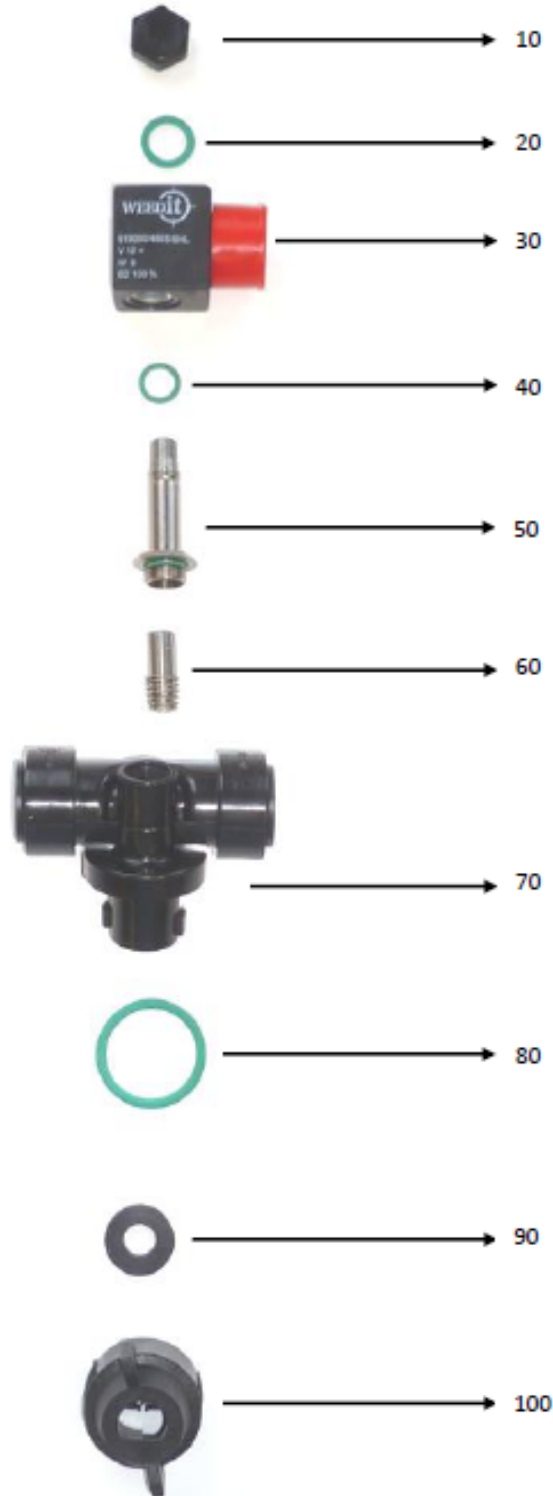

CROPLANDS PART NUMBER: WI46004459 SUPERSEDED FITTED PRE 2015

<u>ITEM</u>	<u>Part Number</u>	<u>Description</u>
10	N/A	Plastic nut
20	WI46004442	O-ring for solenoid plunger tube Viton, size 11, 3 x 2,4mm
30	WI46004467	Coil 12V for solenoid 46004453
40	WI46004440	O-ring for solenoid plunger tube Viton, size 8,73 x 1,78mm
50	WI46004464	Tube for solenoid
60	WI46004681	Plunger for solenoid
70	WI46004461	Solenoid body push fit pom molded
80	N/A	O-ring for solenoid body
90	WI46000110	Seat gasket EPDM for Quick TeeJet Cap
100	WI46000121	QuickJet Cap, nylon, black

- The new assemblies (WI46005454) can be swapped in field for the old assemblies (WI46004453).
- As the Solenoid cable is different, sensors cannot run a mix of old and new style solenoid bodies.
- New coils can be fitted to the old WI46004453 assemblies will continue to be available.