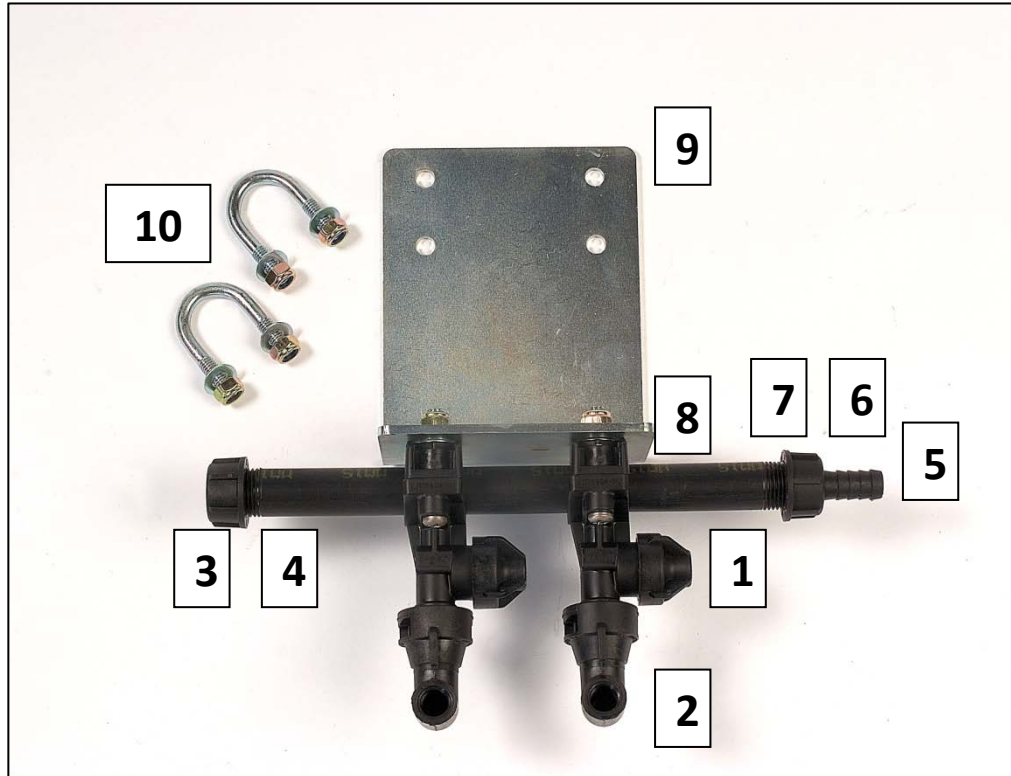

## CROPLANDS PART NUMBERS: XPBOOMKIT BOOMLESS NOZZLE KIT

ITEM	PART NUMBER	DESCRIPTION
1	QJ1756A-1/2-NY	
2	QJ4676-90-1/4-N	QJ ADAPTOR 90 DEGREE
3	A210020	CAP BLANK ½"
4	AG10031	O RING ¾"
5	A105213	TAIL 13MM X ½" FLAT SEAT STR
6	A200020	FLY NUT ½" 12.5 MMD
7	AG40012	FLAT SEAL ½" EPDM
8	MP-100	POLY TUBE ½"NB X 250MM
9	UP-168	BOOM JET BRACKET
10	XBMBB25	U BOLT 25 X 45 X 8MM ROUND